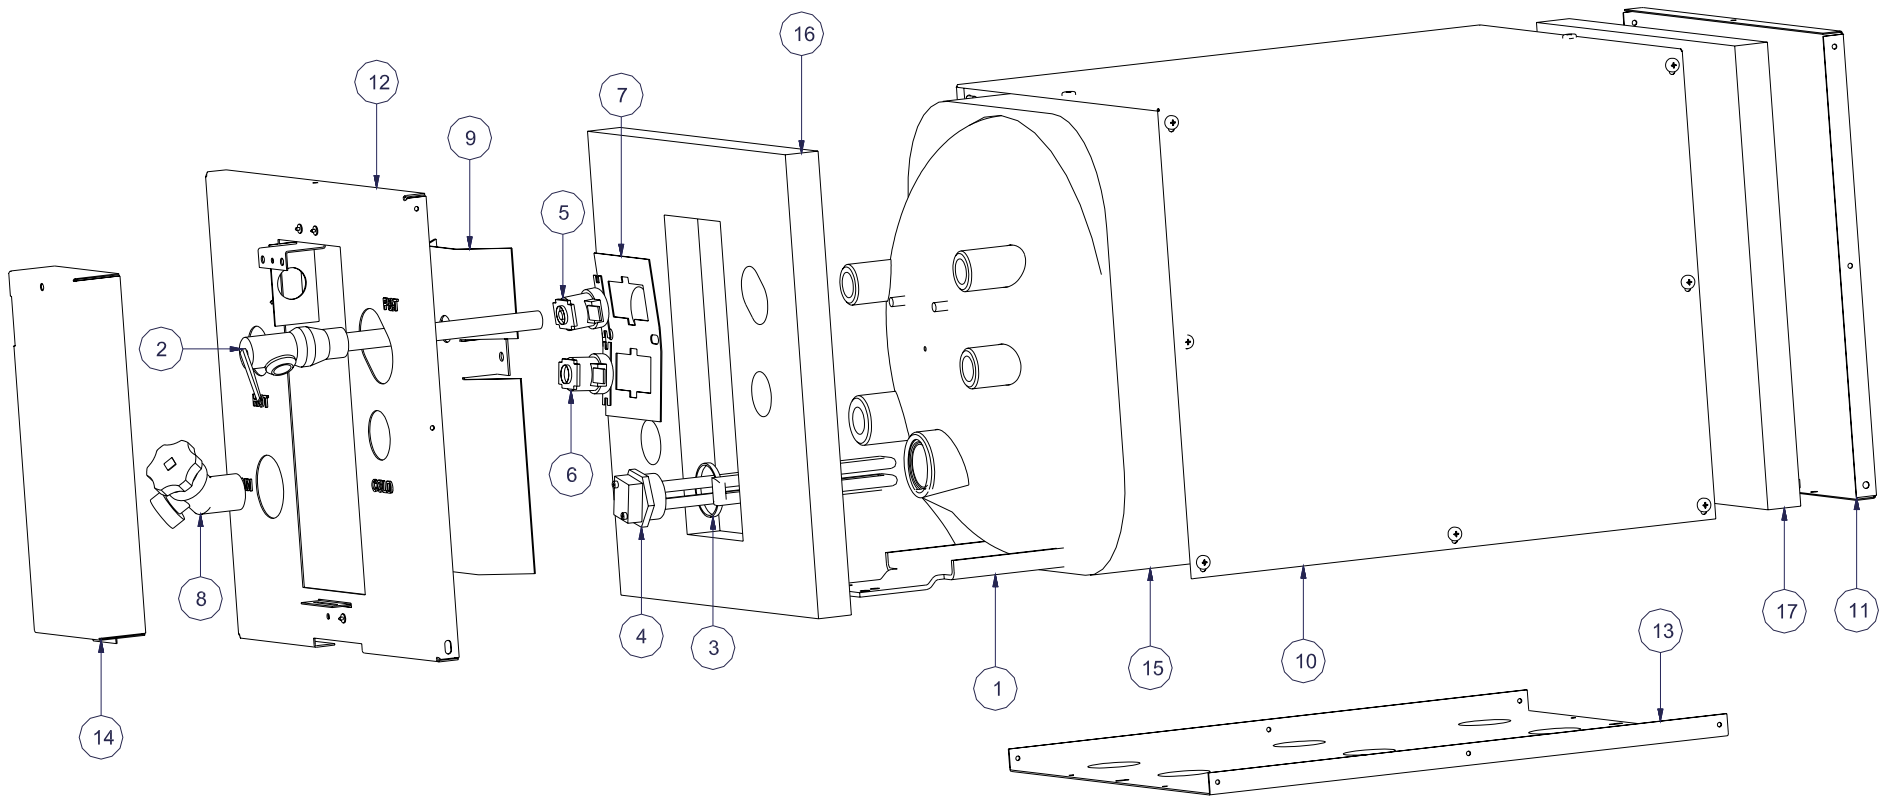

**PARTS LIST MODELS
S600E, S650E, S700E, S750E
S1100E, S1150E, S1200E, S1250E
ELECTRIC ONLY HEATERS**

SEE PAGE 12 FOR PART LIST BREAKDOWN