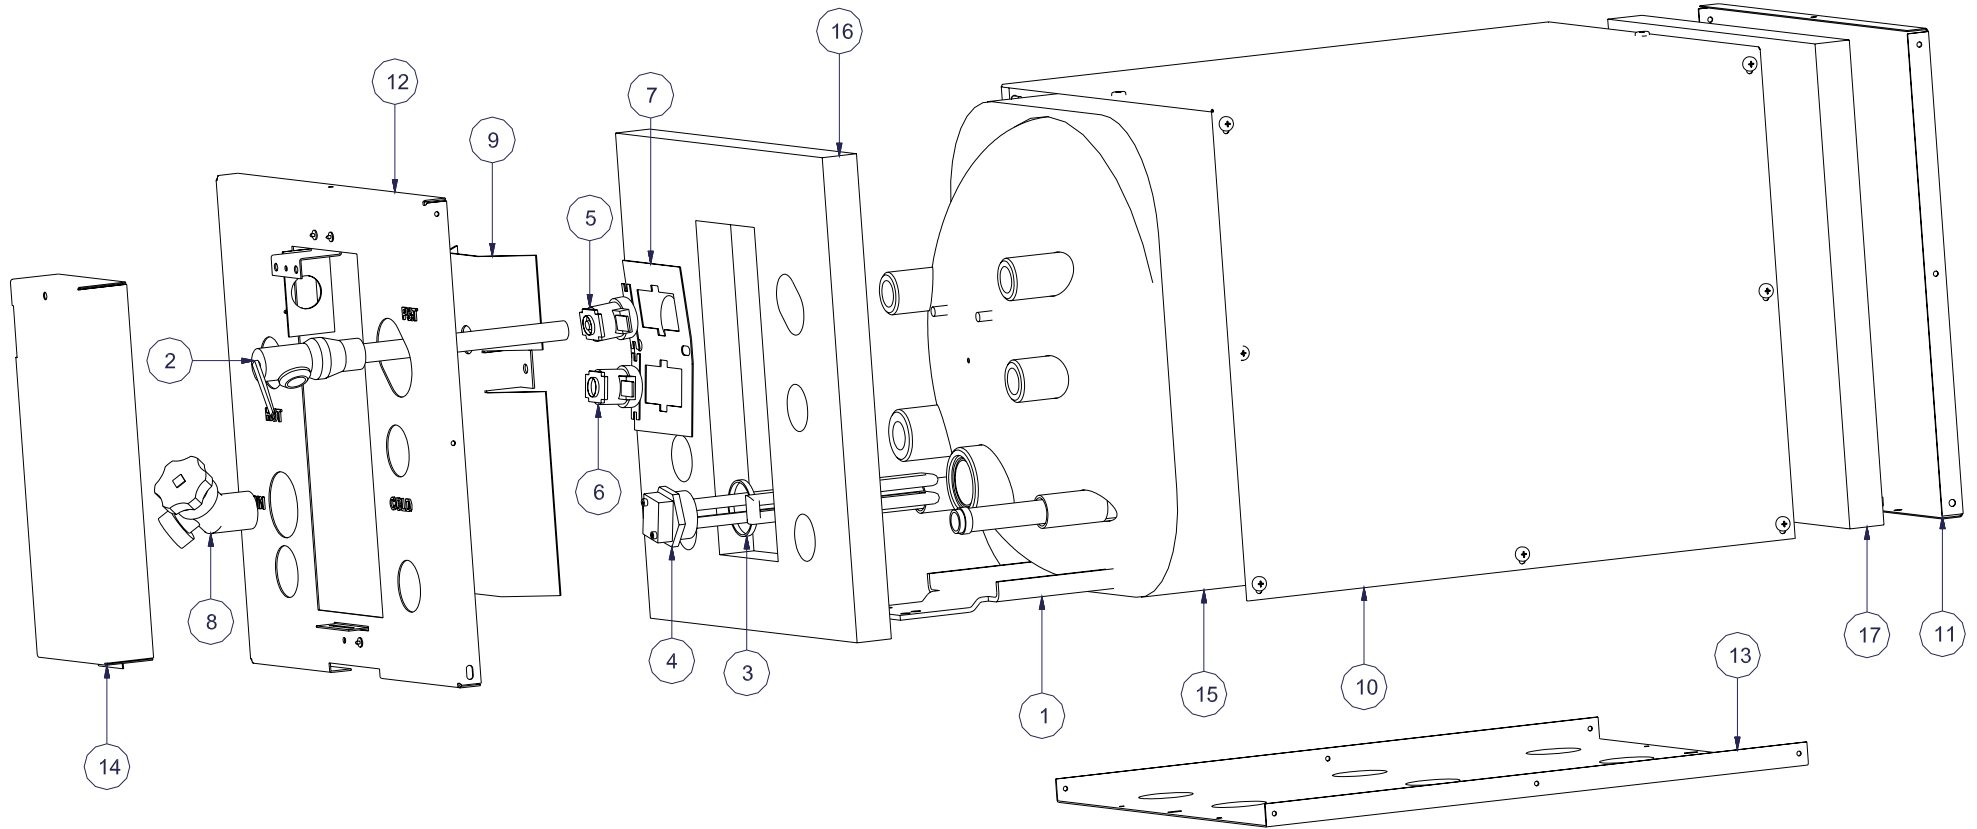

PARTS LIST MODELS
S600, S650, S700, S750, F600, F650, F700, F750
S1100, S1150, S1200, S1250, F1100, F1150, F1200, F1250

SEE PAGE 10 FOR PART LIST BREAKDOWN