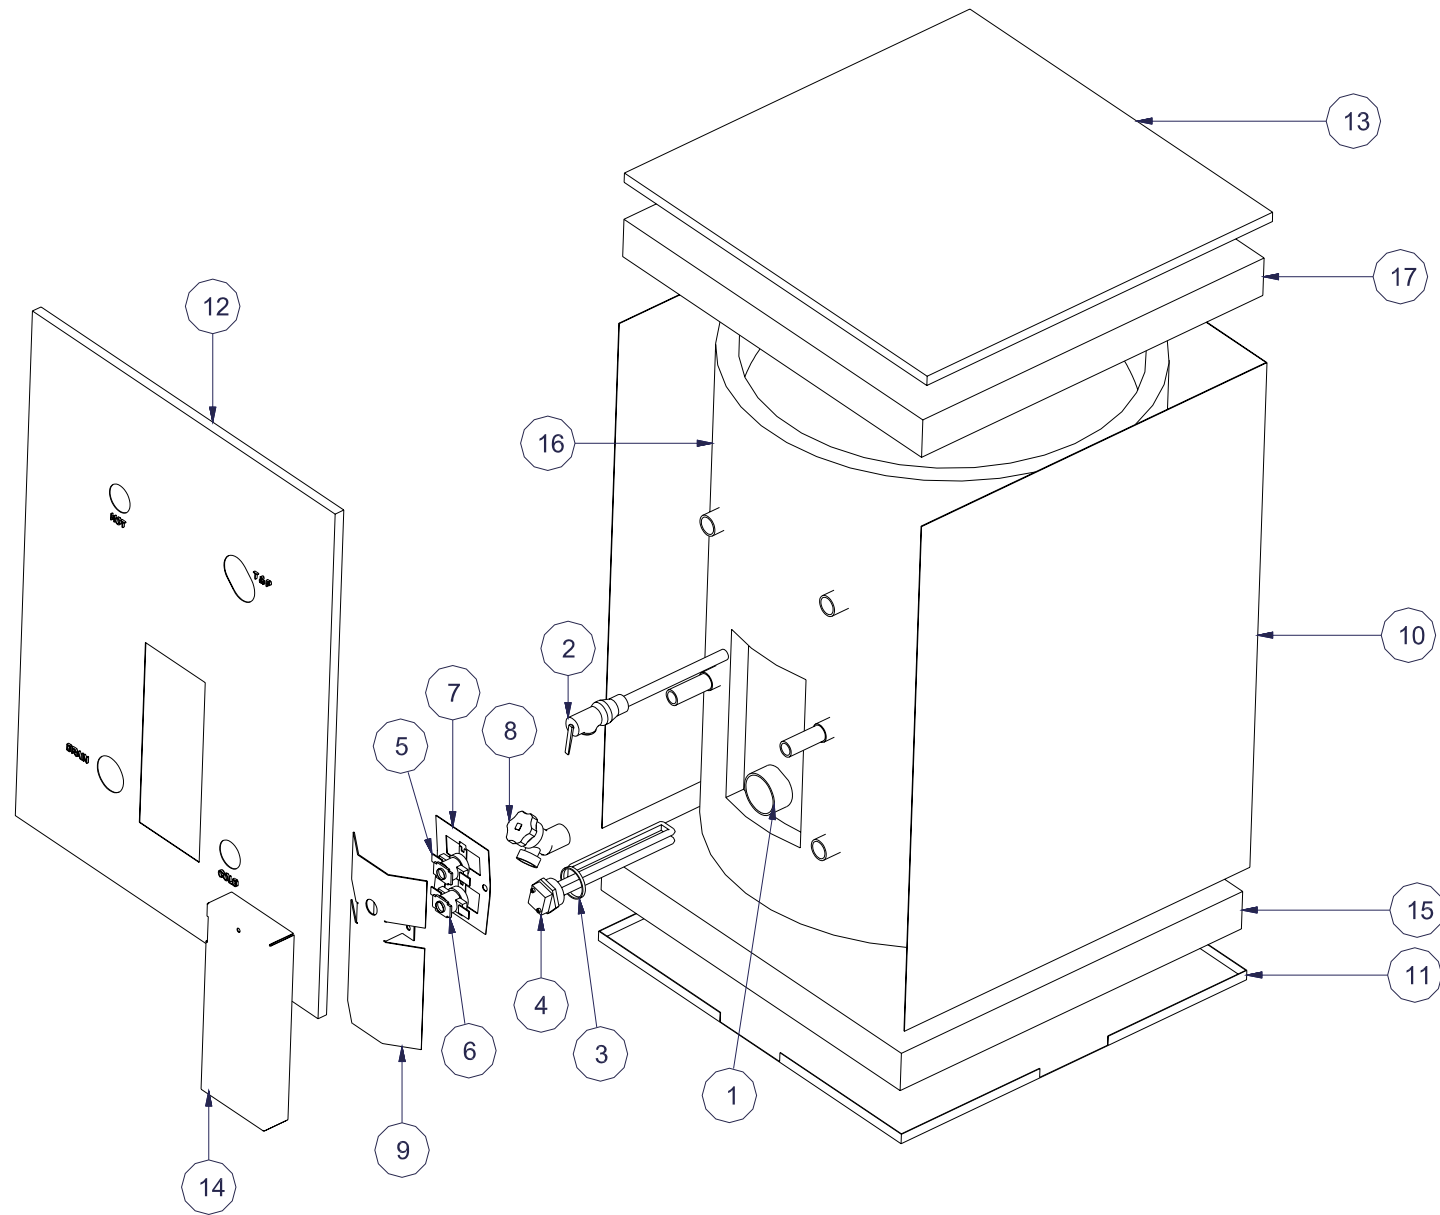

**PARTS LIST MODELS
S1800 / S1850 / S1900 / S1950**

SEE PAGE 17 FOR PART LIST BREAKDOWN

ITEM	MODEL NO.	PART NO.	DESCRIPTION
1	ALL MODELS	80263	TANK ASSEMBLY
2	ALL MODELS	73127	TEMPERATURE/PRESSURE VALVE
3	ALL MODELS	73124	GASKET, HEATING ELEMENT
4	S1800 / S1900	74031	1500W HEATING ELEMENT 120V
	S1850 / S1950	74032	1500W HEATING ELEMENT 240V
5	S1800 / S1900	74563	HIGH LIMIT SWITCH 120V
	S1850 / S1950	74607	HIGH LIMIT SWITCH 240V
6	ALL MODELS	73129	THERMOSTAT
7	S1800 / S1900	73148	PLATE, THERMOSTAT MOUNTING
	S1850 / S1950	73171	
8	ALL MODELS	73123	DRAIN VALVE
9	ALL MODELS	73145	SHIELD, WIRES
10	S1800 / S1850	73395	WRAP, GALVANIZE
	S1800 / S1850	74687	WRAP, WHITE
	S1900 / S1950	73405	WRAP, S.S.
11	S1800 / S1850	73396	BOTTOM PANEL, GALVANIZE.
	S1800 / S1850	74688	BOTTOM PANEL, WHITE
	S1900 / S1950	73406	BOTTOM PANEL S.S.
12	S1800 / S1850	73397	FRONT PANEL, GALVANIZE
	S1800 / S1850	74690	FRONT PANEL, WHITE
	S1900 / S1950	73407	FRONT PANEL S.S.
13	S1800 / S1850	73398	TOP PANEL, GALVANIZE
	S1800 / S1850	74689	TOP PANEL, WHITE
	S1900 / S1950	73408	TOP PANEL, S.S.
14	S1800 / S1850	73141	ACCESS, COVER GALVANIZE
	S1800 / S1850	74669	ACCESS, COVER WHITE
	S1900 / S1950	73293	ACCESS, COVER S.S.
15	ALL MODELS	73404	INSULATION, BOTTOM
16	ALL MODELS	73409	INSULATION, WRAP
17	ALL MODELS	73404	INSULATION, TOP