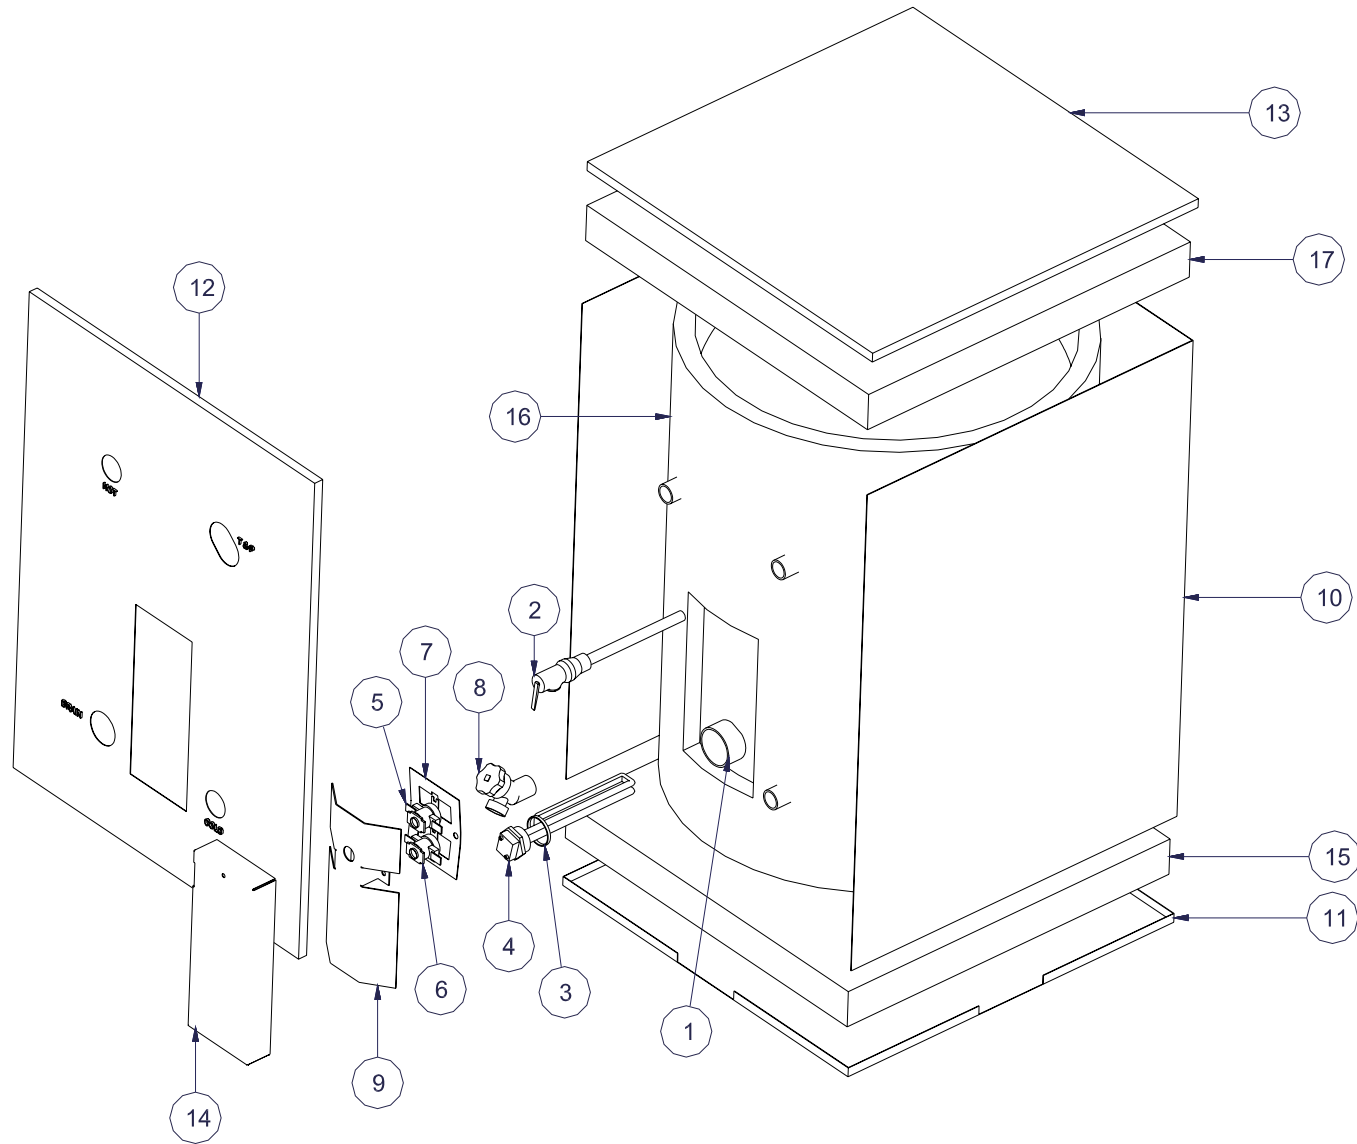

**PARTS LIST MODELS
S1800E / S1850E / S1900E / S1950E**

SEE PAGE 19 FOR PART LIST BREAKDOWN

ITEM	MODEL NO.	PART NO.	DESCRIPTION
1	ALL MODELS	80263E	TANK ASSEMBLY
2	ALL MODELS	73127	TEMPERATURE/PRESSURE VALVE
3	ALL MODELS	73124	GASKET, HEATING ELEMENT
4	S1800E / S1900E	74031	1500W HEATING ELEMENT 120V
	S1850E / S1950E	74032	1500W HEATING ELEMENT 240V
5	S1800E / S1900E	74563	HIGH LIMIT SWITCH 120V
	S1850E / S1950E	74607	HIGH LIMIT SWITCH 240V
6	ALL MODELS	73129	THERMOSTAT
7	S1800E / S1900E	73148	PLATE, THERMOSTAT MOUNTING
	S1850E / S1950E	73171	
8	ALL MODELS	73123	DRAIN VALVE
9	ALL MODELS	73145	SHIELD, WIRES
10	S1800E / S1850E	73395	WRAP, GALVANIZE
	S1800E / S1850E	74687	WRAP, WHITE
	S1900E / S1950E	73405	WRAP, S.S.
11	S1800E / S1850E	73396	BOTTOM PANEL, GALVANIZE.
	S1800E / S1850E	74688	BOTTOM PANEL, WHITE
	S1900E / S1950E	73406	BOTTOM PANEL S.S.
12	S1800E / S1850E	80661	FRONT PANEL, GALVANIZE
	S1800E / S1850E	80664	FRONT PANEL, WHITE
	S1900E / S1950E	80663	FRONT PANEL S.S.
13	S1800E / S1850E	73398	TOP PANEL, GALVANIZE
	S1800E / S1850E	74689	TOP PANEL, WHITE
	S1900E / S1950E	73408	TOP PANEL, S.S.
14	S1800E / S1850E	73141	ACCESS, COVER GALVANIZE
	S1800E / S1850E	74669	ACCESS, COVER WHITE
	S1900E / S1950E	73293	ACCESS, COVER S.S.
15	ALL MODELS	73404	INSULATION, BOTTOM
16	ALL MODELS	73409	INSULATION, WRAP
17	ALL MODELS	73404	INSULATION, TOP