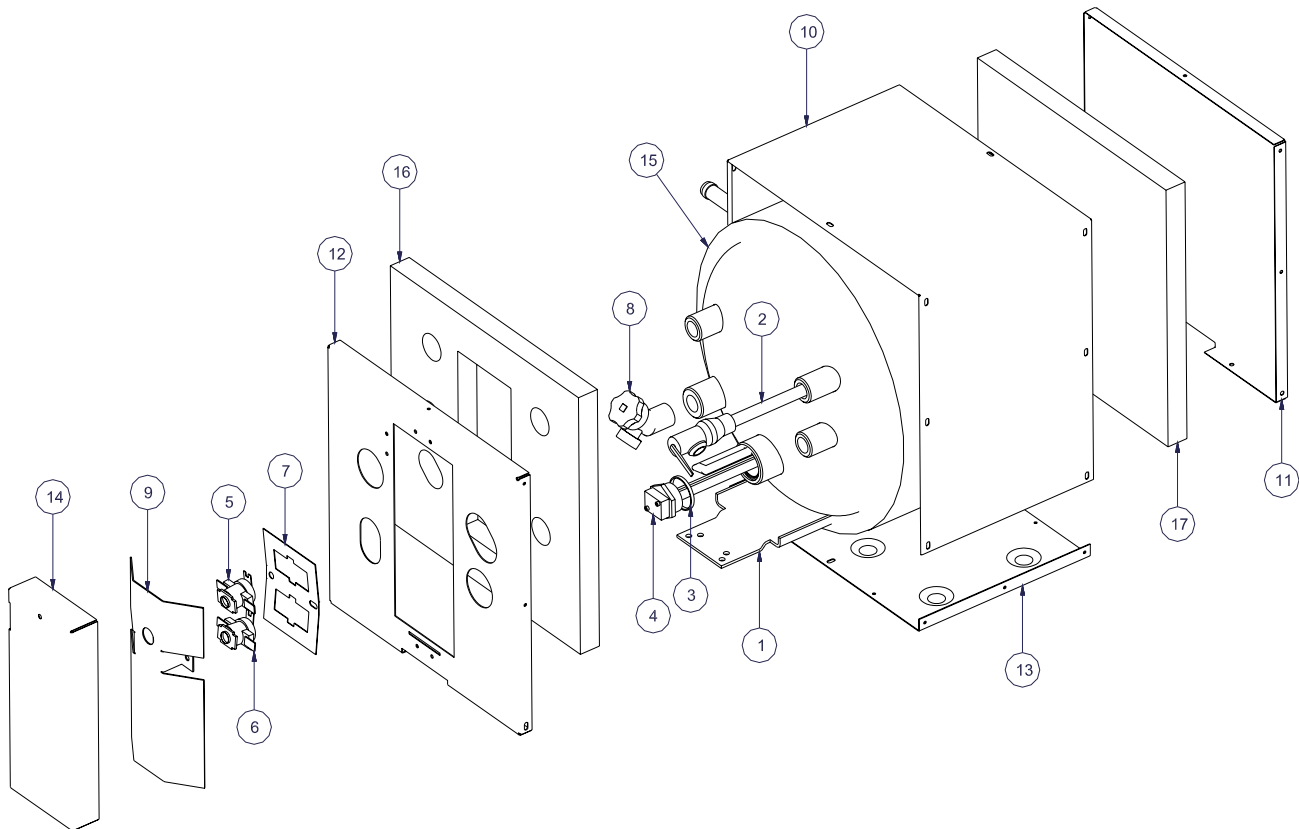

## PARTS LIST MODELS S300W & S350W

ITEM	MODEL NO.	PART NO.	DESCRIPTION
1	ALL MODELS	80727	TANK ASSEMBLY
2	ALL MODELS	73127	TEMPERATURE/PRESSURE VALVE
3	ALL MODELS	73124	GASKET, HEATING ELEMENT
4	S300W	75586	1250W HEATING ELEMENT
	S350W	74715	3000W HEATING ELEMENT
5	S300W	74563	HIGH LIMIT SWITCH, 120V
	S350W	74607	HIGH LIMIT SWITCH, 240V
6	ALL MODELS	73129	THERMOSTAT
7	S300W	73148	PLATE, THERMOSTAT MOUNTING 120V
	S350W	73171	PLATE, THERMOSTAT MOUNTING 240V
8	ALL MODELS	73123	DRAIN VALVE
9	ALL MODELS	73145	SHIELD, WIRES
10	ALL MODELS	75552	WRAP, WHITE
11	ALL MODELS	73290	BACK PANEL, WHITE
12	ALL MODELS	80652	FRONT PANEL, WHITE
13	ALL MODELS	75553	BASE, WHITE
14	ALL MODELS	74669	ACCESS, COVER WHITE
15	ALL MODELS	73146	INSULATION, WRAP
16	ALL MODELS	73147	INSULATION, FRONT
17	ALL MODELS	73330	INSULATION, BACK