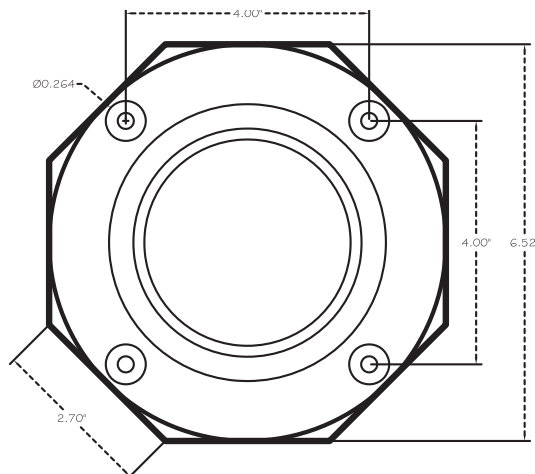

Mariner Lighting Bollard

Product Focus

The Mariner lighting bollard is available from 18 to 36 inches tall and can be used in various applications from marina docks, to landscaped areas, golf courses, and beyond. The Mariner is designed to withstand the harsh marine environments from Alaska to the tropics.

Product Specifications

- Can Be Configured with a 7, 9, or 13 Watt Compact Fluorescent Light or LED Lighting
- Mounting Base and Painted Pole Supplied for Desired Height
- Custom Colors Available
- 18, 24 or 36 Inch Total Height

Dimensions

HEAD ASSEMBLY HEIGHT

	IN.	MM
7 Watt	7.0	177.8
9 Watt/13 Watt	8.0	203.2
LED	9.0	228.6

MOUNTING BASE AND POLE

18" - 36"

Base Diagram

Call Today for More Information

Eaton Corporation
 Marina Power & Lighting
 149 Warwick Court
 Williamsburg, VA 23185
 United States