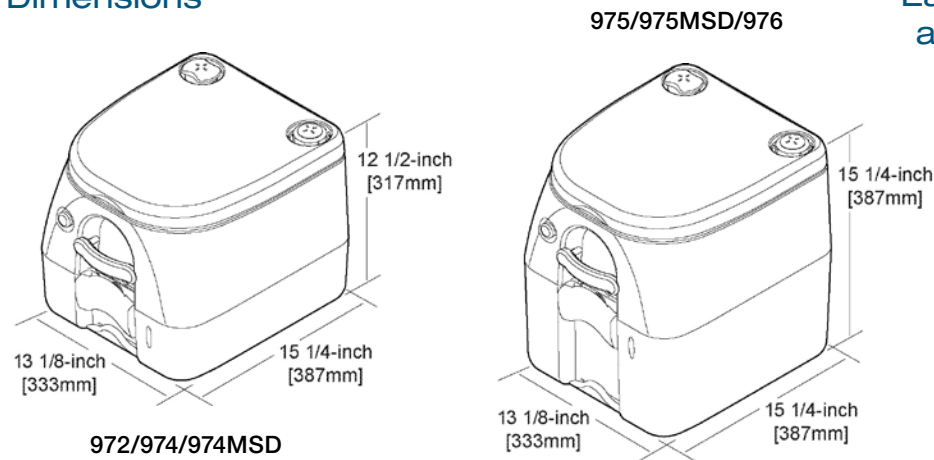

### Key Benefits

- 2.5-gal. (9.5 l) or 5.0-gal. (18.9 l) models offer waste tank capacity for 30-50 flushes
- 2.6-gal. (9.8 l) freshwater tank (all models)
- High-density polyethylene construction withstands demanding conditions
- Easy-to-clean, scratch-resistant finish
- Adult-size seat for comfort
- Firm-locking side latches
- Models with mounting brackets and MSD fittings available for permanent installation

## Dimensions