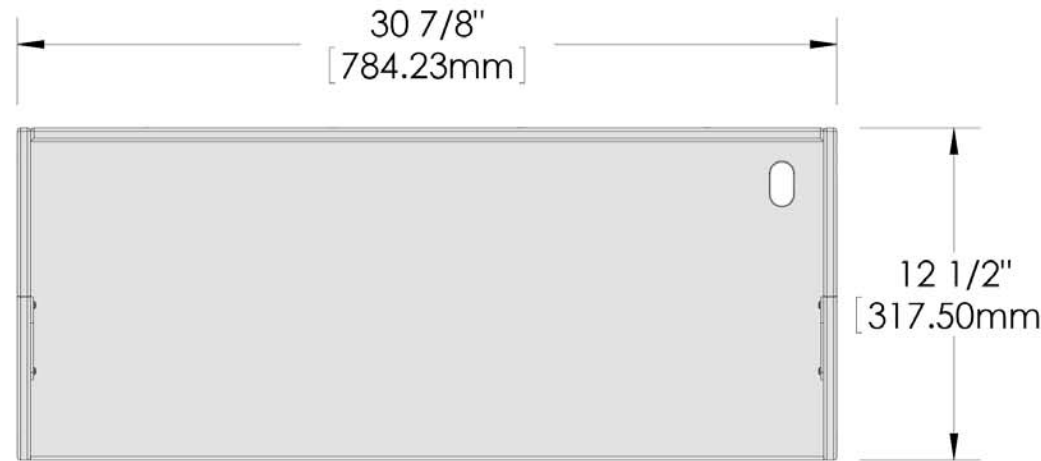

Table Weight 9.16 lbs. (4.16 kg)

FRONT

SIDE

TOP

BOTTOM