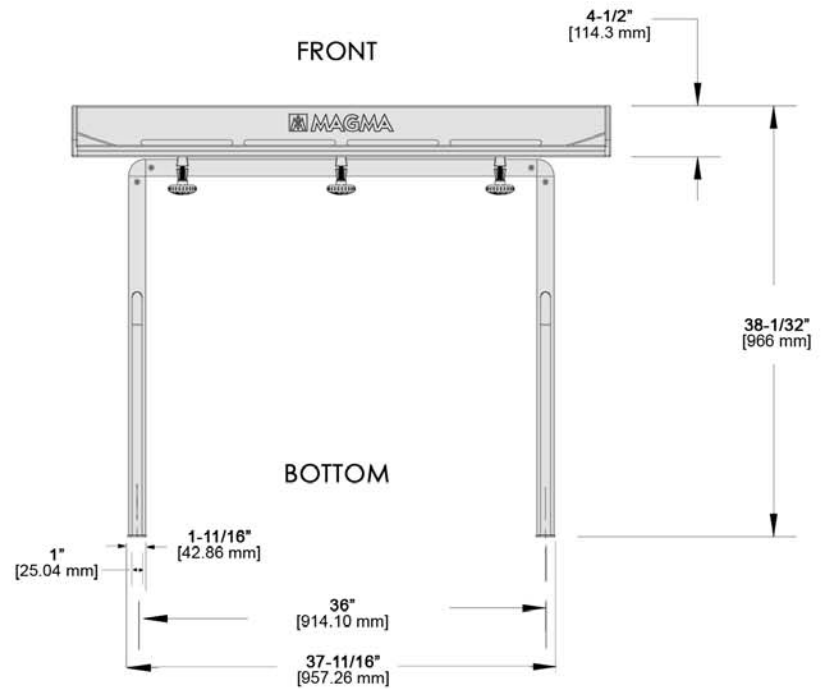

# T10-449B-HDP 48" Tournament Series™ Dock Cleaning Station

47-1/2" x 19-1/2" (120.7 cm x 49.5 cm)  
Table Weight 32.37 lbs.  
(16.7 kg)

TOP

SIDES

FRONT

BOTTOM