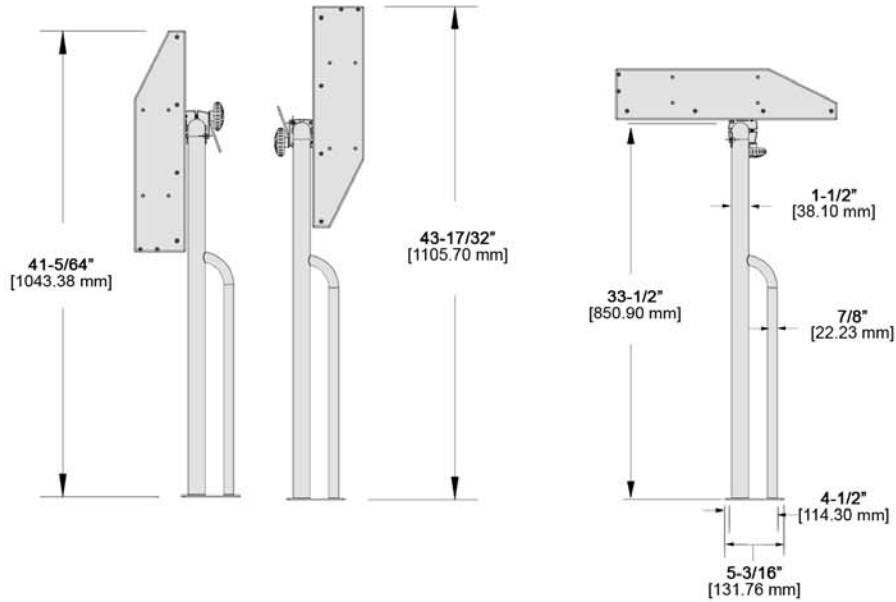

# T10-449B-HDP 48" Tournament Series™ Dock Cleaning Station

47-1/2" x 19-1/2" (120.7 cm x 49.5 cm)  
Table Weight 32.37 lbs.  
(16.7 kg)

TOP

SIDES

FRONT

BOTTOM