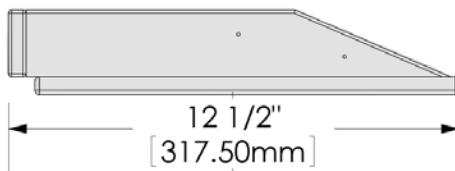

MAGMA PRODUCTS, INC.

3940 PIXIE AVE. ■ LAKEWOOD, CA 90712 ■ TEL (562) 627-0500 ■ FAX (562) 627-0550  
www.MagmaProducts.com ■ email: Mail@MagmaProducts.com

**T10-303B**  
**Bait & Filet Mate™**  
**Serving / Cutting Tables**  
30-7/8" x 12-1/2" (75.4 cm x 31.8 cm)  
Table Weight 9.16 lbs. (4.16 kg)

FRONT

SIDE

TOP

BOTTOM

3 7/8"  
[98.68mm]