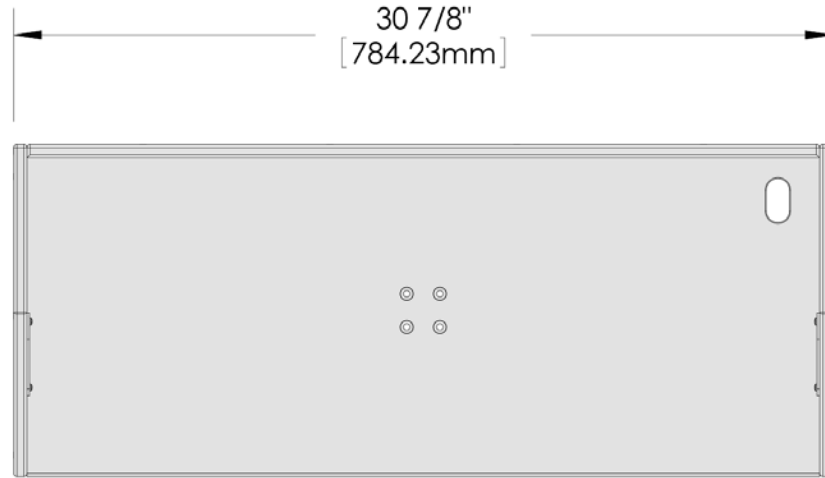

MAGMA PRODUCTS, INC.

3940 PIXIE AVE. ■ LAKEWOOD, CA 90712 ■ TEL (562) 627-0500 ■ FAX (562) 627-0550  
www.MagmaProducts.com ■ email: Mail@MagmaProducts.com

**T10-303B**  
**Bait & Filet Mate™**  
**Serving / Cutting Tables**  
30-7/8" x 12-1/2" (75.4 cm x 31.8 cm)  
Table Weight 9.16 lbs. (4.16 kg)

FRONT

SIDE

TOP

BOTTOM

3 7/8"  
[98.68mm]