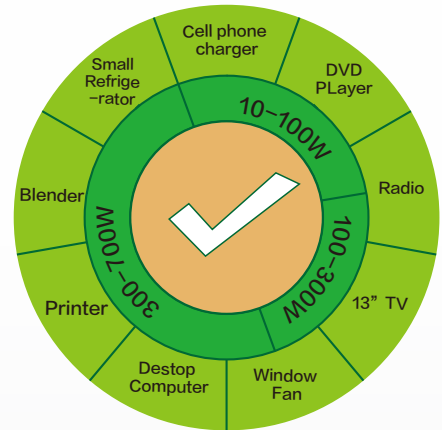

NATURE POWER 1150 WATT SOLAR POWER KIT

**750W Inverters
Can Run These Appliance**

	ITEM#	SOLAR WATTAGE	INVERTER	CHARGE CONTROLLER	CONNECTING CABLE
A	53905	Polycrystalline 1x100W	MSW 300W	11 Amp	Included
B	53906	Polycrystalline 3x100W	MSW 750W	Digital 30 Amp	Included
C	53907	Polycrystalline 4x100W	MSW 750W	Digital 30 Amp	Included