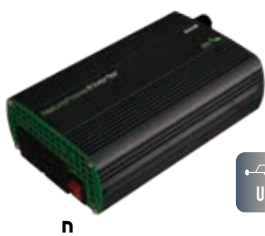

ITEM#	Description	Surge Capacity	L X W X H
D 38204	400 WATT MSW 12V INVERTER	800 WATT	4 x 6 x 2 in
38210	1000 WATT MSW 12V INVERTER	2000 WATT	12.3 x 6.9 x 3.4 in
38215	1500 WATT MSW 12V INVERTER	3000 WATT	15 x 6.9 x 3.4 in
38331	3000 WATT MSW 12V INVERTER	6000 WATT	19 x 9 x 4.75 in

5.8 AMP AC TO DC CONVERTER

- The 5.8 Amp AC to DC converter, converts 110V AC to 12V DC.
- Makes it possible to use 12V DC products or appliances at home, in the office or on the road.
- Use with any 12V product that requires 5.8 amps or less, great for laptops, cell phones, coolers, fans and more.