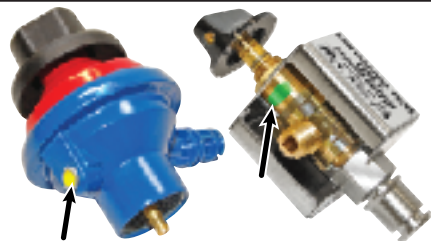

New Valve Application & Replacement Valve Part Number Guide

Type 1			Type 2			Type 3						Type 4										
Canisters  PROPANE DOT-39 NRC 228/286			Camping Gaz® Canisters  PROPANE/BUTANE CAMPING GAZ CV-470/CV-270			Low Pressure Pre-Regulated Propane (LPG)  AU - Australia CE - European Community NZ - New Zealand						Low Pressure Natural Gas or (CNG) 										
						CE-NZ 6 mm (1/4") Barb Fitting 8 mm (5/16") Barb Fitting Pipe Bushing 1/4" BSP* x 1/8" NPT**			AU Pipe Bushing 1/4" BSP* x 1/8" NPT**													
						• 8 mm (5/16") Barb Fitting included on original equipment valve. • Pipe Bushing, 8 mm (5/16") & 6 mm (1/4") Barb Fitting included with replacement valves. • 10 mm (3/8") hose barb available separately			* British Standard Pipe ** National Standard Tapered Pipe Threads													
New Valve No.	Old Valve No.	Grill Model	10-263	10-263	10-263	10-267	10-267	10-267	10-267	A10-220	A10-220	A10-220	A10-220CE	A10-223CE	A10-224CE	A10-220AU	A10-223AU	A10-224AU	A10-230	A10-231	A10-232	
			Type 1 Low Output	Type 1 Medium Output	Type 1 High Output	Type 2 Low Output	Type 2 Medium Output	Type 2 High Output	Type 2 High Output	Type 3 Low Output	Type 3 Medium Output	Type 3 High Output	Type 3 Low Output	Type 3 Medium Output	Type 3 High Output	Type 3 Low Output	Type 3 Medium Output	Type 3 High Output	Type 4 Low Output	Type 4 Medium Output	Type 4 High Output	
			10-263	10-263	10-263	10-267	10-267	10-267	10-267	A10-220	A10-220	A10-220	A10-221	A10-221	A10-221	A10-222	A10-222	A10-222	A10-222	A10-230	A10-230	A10-230
			A10-005	A10-1218	A10-1225	A10-006	A10-1218AU-2	A10-1225AU-2	A10-1225CE-2				A10-025NZ	A10-1218NZ-3	A10-1225NZ-3	A10-025	A10-1218AU-3	A10-1225AU-3				
			A10-007	A10-1218AU-1	A10-1225AU-1	A10-008	A10-1218CE-2	A10-1225AU-1	A10-1225CE-2				A10-027NZ			A10-027						
			A10-017			A10-018						A10-037NZ			A10-037							
			A10-105			A10-105AU-2						A10-105NZ-3			A10-105AU-3							
			A10-205			A10-205AU-2						A10-205NZ-3			A10-205AU-3							
			A10-207			A10-207AU-2						A10-207NZ-3			A10-207AU-3							
			A10-215			A10-215AU-2						A10-215NZ-3			A10-215AU-3							
			A10-217			A10-217AU-2						A10-217NZ-3			A10-217AU-3							
			A10-918			A10-918AU-2						A10-918NZ-3			A10-918AU-3							
			A10-105AU-1			A10-105CE-2																
			A10-205AU-1			A10-205CE-2																
			A10-207AU-1			A10-207CE-2																
			A10-215AU-1			A10-215CE-2																
			A10-217AU-1			A10-217CE-2																
			A10-918AU-1			A10-918CE-2																
			WM-200SS																			
			OEM-017																			