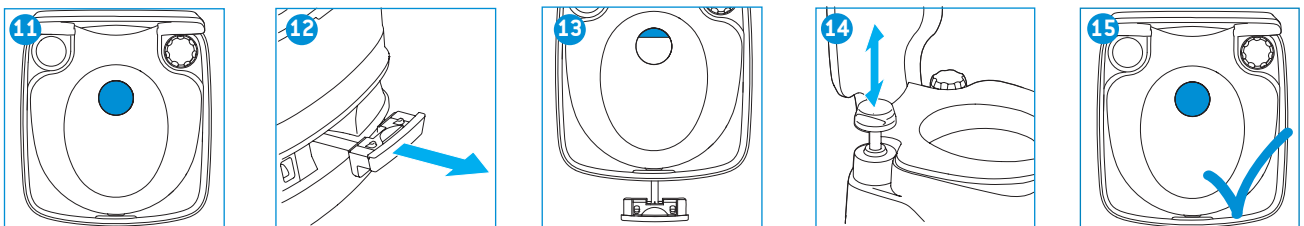

USE OF TOILET