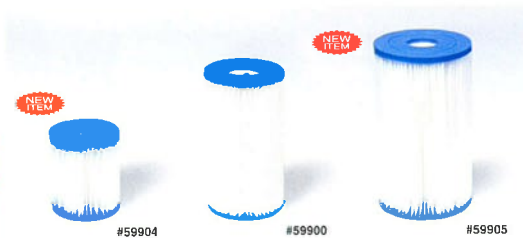

Pool accessories

FILTER CARTRIDGES

Filter cartridge features include:

- Easy to clean Dacron filter material
- Shrink wrapped with litho label

Item#	For Filter Pump Item#	Case Pack	Case Weight Lb. (Kg)
59904	58605/58606	12 (Twin Pack)	5.0 (2.3)
59900	58603/58604/58623/58624	6	3.5 (1.6)
59905	56631/56632/58621/58622	6	6.8 (3.1)