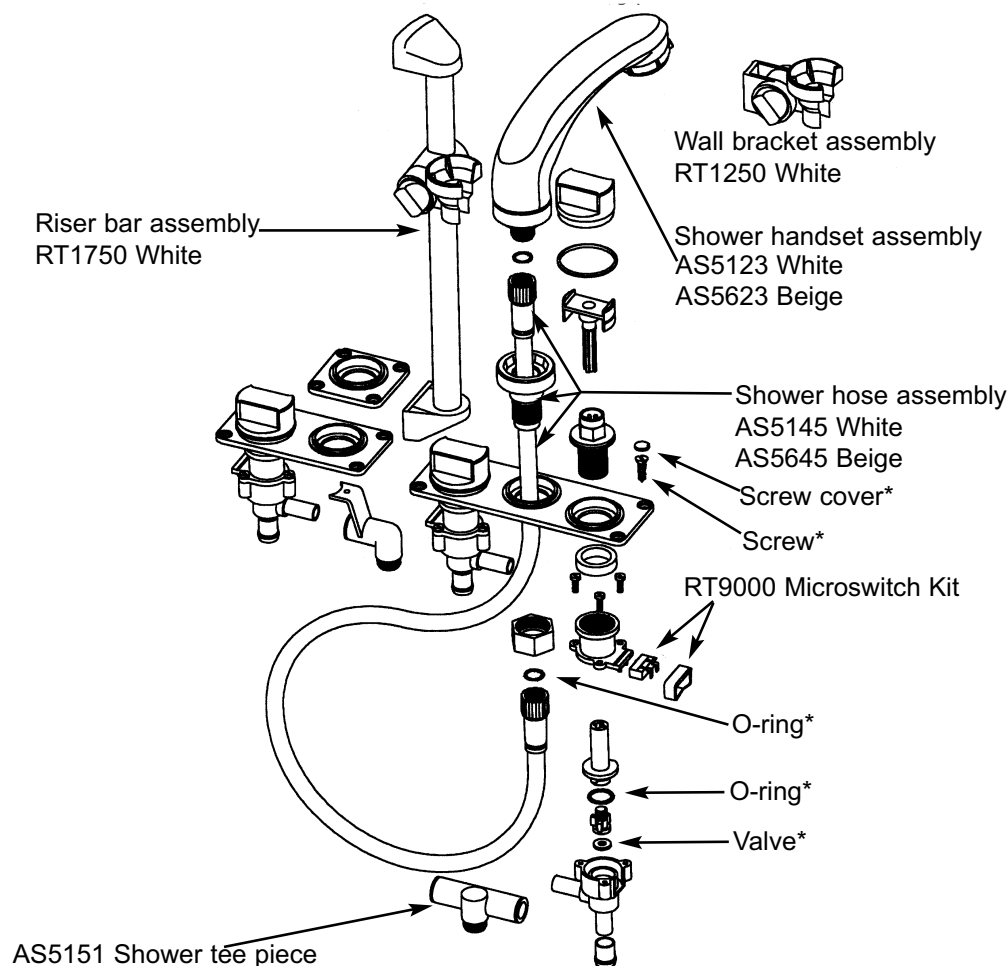

NOTE* Contained in Service Kit AK5030

AK5030 Service Kit with Complete Set of Serviceable parts for Elegance Faucets, Showers & Swim 'N' Rinse

Qty	Containing
5	O-ring (Combo showerhead * Tee-piece)
4	Screw No.6 csk
2	O-rings (control unit)
2	Valve washers
1	O-ring (tap outlet)
4	Screw covers white
4	Screw covers beige
6	Large screw covers white (Swim 'N' Rinse only)

Qty	Containing
5	O-ring (Combo showerhead * Tee-piece)
4	Screw No.6 csk
2	O-rings (control unit)
2	Valve washers
1	O-ring (tap outlet)
4	Screw covers white
4	Screw covers beige
6	Large screw covers white (Swim 'N' Rinse only)

RT9000 Microswitch Kit (2 switches)

Qty	Containing
2	Microswitches
2	Switch clips
4	Terminal connectors

AS5125 Long Spout Assembly White

AS5122 Knob Upgrade Kit White

AS5089 Elbow (Single Faucet)

Elegance Combo Faucet/Showers

Cold only: RT1500 - Combined Model with Faucet and Shower Functions

Mixer: RT2500

AK5030 Service Kit with Complete Set of Serviceable parts for Elegance Faucets, Showers & Swim 'N' Rinse

Qty	Containing
5	O-ring (Combo showerhead * Tee-piece)
4	Screw No.6 csk
2	O-rings (control unit)
2	Valve washers
1	O-ring (tap outlet)
4	Screw covers white
4	Screw covers beige
6	Large screw covers white (Swim 'N' Rinse only)