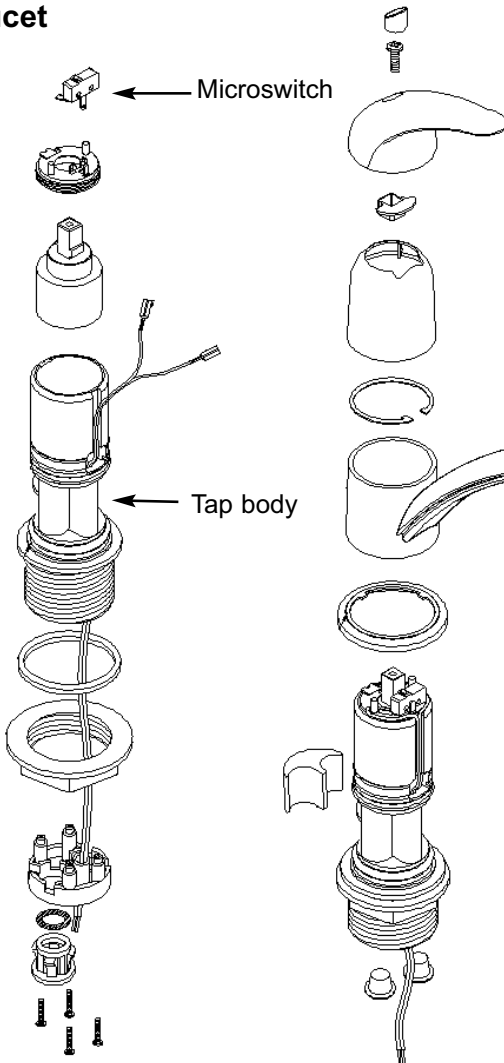

Elite Faucet and Shower Range

MT0111, MT1111, MT0131, MT0141^, MT1141^, MT0151, MT1151, MT0161, MT1161^

Faucet