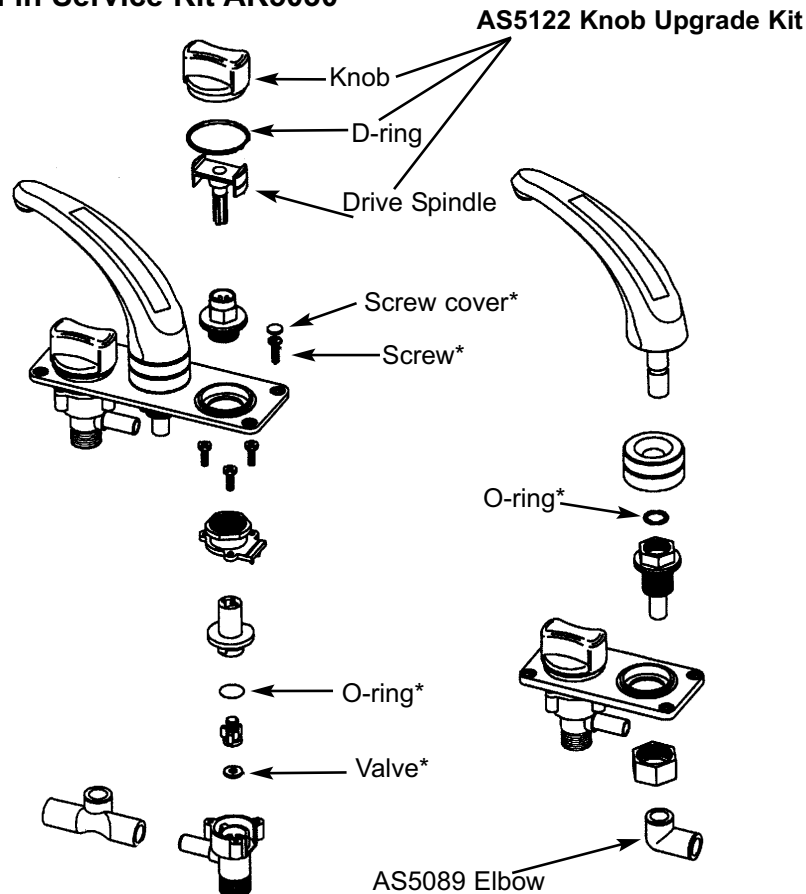

NOTE* Contained in Service Kit AK5030

AK5030 Service Kit with Complete Set of Serviceable parts for Elegance Faucets, Showers & Swim 'N' Rinse

Qty	Containing
5	O-ring (Combo showerhead * Tee-piece)
4	Screw No.6 csk
2	O-rings (control unit)
2	Valve washers
1	O-ring (tap outlet)
4	Screw covers white
4	Screw covers beige
6	Large screw covers white (Swim 'N' Rinse only)

RT9000 Microswitch Kit (2 switches)

Qty	Containing
2	Microswitches
2	Switch clips
4	Terminal connectors

AS5125 Long Spout White
AS5625 Long Spout Beige
AS5020 Short Spout White
AS5089 Elbow (for use in Single Faucet)

Elegance Single & Mixer Faucets Mk 2 (1/2" NPT threaded connections)

Single: RT1210 - Swivel Faucet Models

Mixer: RT2210, RT2207

NOTE* Contained in Service Kit AK5030

AK5030 Service Kit with Complete Set of Serviceable parts for Elegance Faucets, Showers & Swim 'N' Rinse

Qty	Containing
5	O-ring (Combo showerhead * Tee-piece)
4	Screw No.6 csk
2	O-rings (control unit)
2	Valve washers
1	O-ring (tap outlet)
4	Screw covers white
4	Screw covers beige
6	Large screw covers white (Swim 'N' Rinse only)