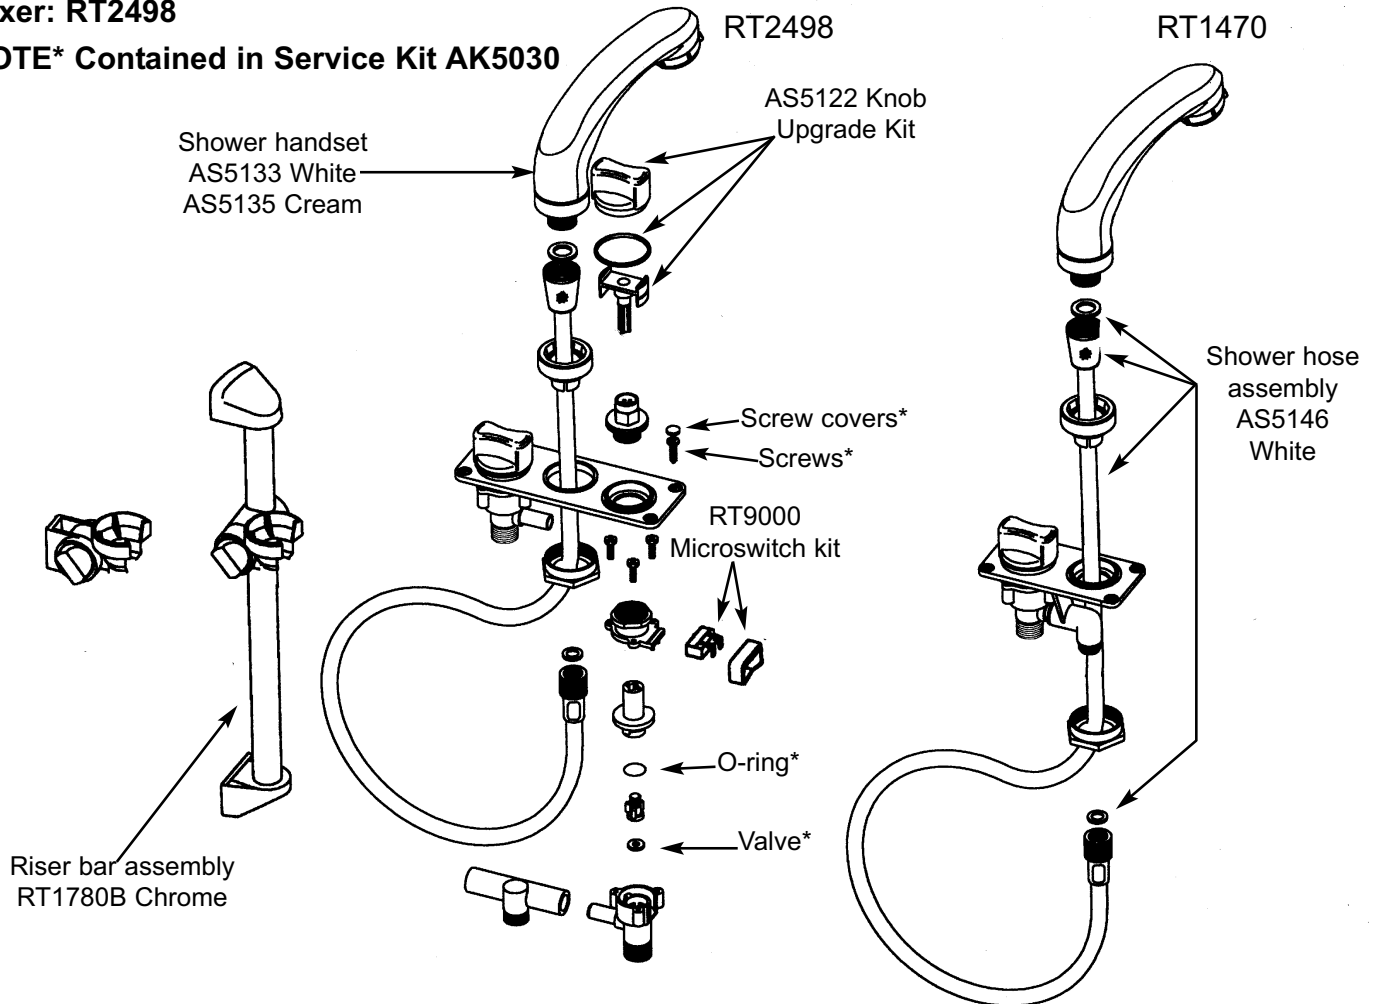

Elite Faucet and Shower Range
MT0111, MT1111, MT0131, MT0141^, MT1141^, MT0151, MT1151, MT0161, MT1161^
Faucet

Shower

^= Obsolete

General

MT8000	Microswitch Kit (2 switches)
RT1780B	Riser Bar Chrome
MT0112	Retrofit plate for Elegance Faucets/Showers Chrome

Spouts

AK6310	Chrome
AK6330	Green
AK6350	White
AK6360	Sandstone

Adaptors

Connection to Whale Quick Connect 12 mm	No additional adaptors required (Tubing connects directly to taps 12 mm tube ports)
Connection to Whale Quick Connect 15 mm	WS1286B (Red) or WS1288B (Blue) and WU1222 (for angled arrangement)
Connection to 1/2" ID hose	WU1282B Stem adaptor 1/2" Hose - 12 mm
Connection to 3/8" ID hose	WS1280B Stem hose connector - 12 mm (3/8")

Elegance Combo & Faucet/Shower Mk 3 (1/2" NPT threaded connections)

Cold only: RT1470 - Combined Model with Faucet and Shower Functions

Mixer: RT2498

NOTE* Contained in Service Kit AK5030

AK5030 Service Kit with Complete Set of Serviceable parts for Elegance Faucets, Showers & Swim 'N' Rinse

Qty	Containing
5	O-ring (Combo showerhead * Tee-piece)
4	Screw No.6 csk
2	O-rings (control unit)
2	Valve washers
1	O-ring (tap outlet)
4	Screw covers white
4	Screw covers beige
6	Large screw covers white (Swim 'N' Rinse only)