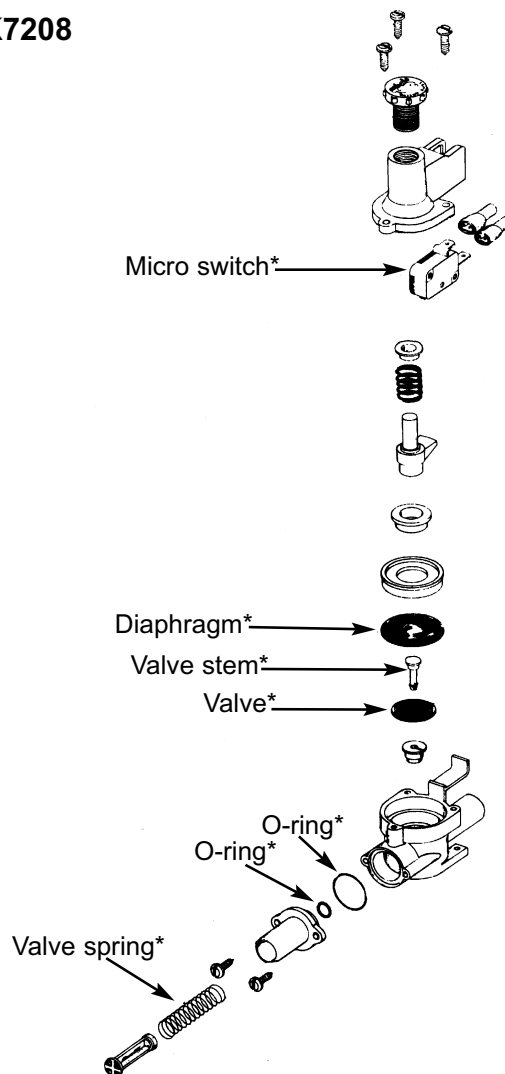

Elegance Combo & Faucet/Shower Mk 3 (1/2" NPT threaded connections)

Cold only: RT1470 - Combined Model with Faucet and Shower Functions

Mixer: RT2498

NOTE* Contained in Service Kit AK5030

AK5030 Service Kit with Complete Set of Serviceable parts for Elegance Faucets, Showers & Swim 'N' Rinse

RT9000 Microswitch Kit (2 switches)

Qty	Containing
2	Microswitches
2	Switch clips
4	Terminal connectors

RT1780B Riser Bar Chrome

AS5133 Shower Handset (1/2" BSP) White

AS5146 Shower Hose (1/2" BSP) White 1.7 m

Swin 'N' Rinse Showers

AS5148 Hose for Swim 'N' Rinse (7 ft/2.1 m)

AS5122 Knob Upgrade Kit White

In-Line Pressure Switch

WU7207 Pressure Switch - In-Line Pressure Switch

NOTE* Contained in Service Kit AK7208

AK7208 Service Kit with Complete Set of Serviceable Parts for Pressure Switch

Qty	Containing
1	O-ring (valve)
1	Valve stem
1	Micro switch
1	Valve spring
1	O-ring (tailpiece)
1	Diaphragm
1	Valve