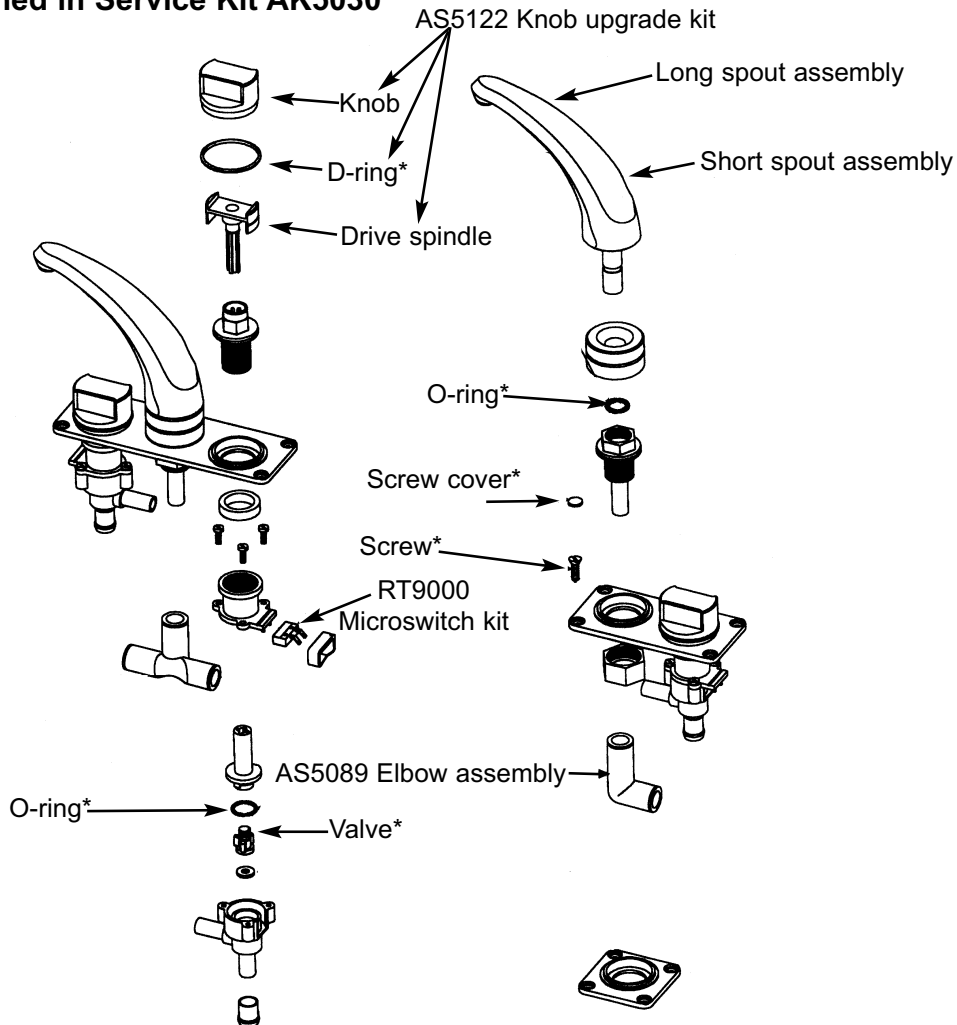

Section Two

FAUCETS
SHOWERS
AND
ACCESSORIES

Elegance Single & Mixer Faucets (11 mm & 12 mm Smooth Connections)

Cold Only: RT1010, RT6010 - Swivel Faucet Models

Mixer: RT2010, RT2007, RT2035, RT7010, RT7007, RT7014

NOTE* Contained in Service Kit AK5030

AK5030 Service Kit with Complete Set of Serviceable parts for Elegance Faucets, Showers & Swim 'N' Rinse

Qty	Containing
5	O-ring (Combo showerhead * Tee-piece)
4	Screw No.6 csk
2	O-rings (control unit)
2	Valve washers
1	O-ring (tap outlet)
4	Screw covers white
4	Screw covers beige
6	Large screw covers white (Swim 'N' Rinse only)

RT9000 Microswitch Kit (2 switches)

Qty	Containing
2	Microswitches
2	Switch clips
4	Terminal connectors

AS5125 Long Spout White
AS5625 Long Spout Beige
AS5020 Short Spout White
AS5089 Elbow (for use in Single Faucet)

Qty	Containing
5	O-ring (Combo showerhead * Tee-piece)
4	Screw No.6 csk
2	O-rings (control unit)
2	Valve washers
1	O-ring (tap outlet)
4	Screw covers white
4	Screw covers beige
6	Large screw covers white (Swim 'N' Rinse only)