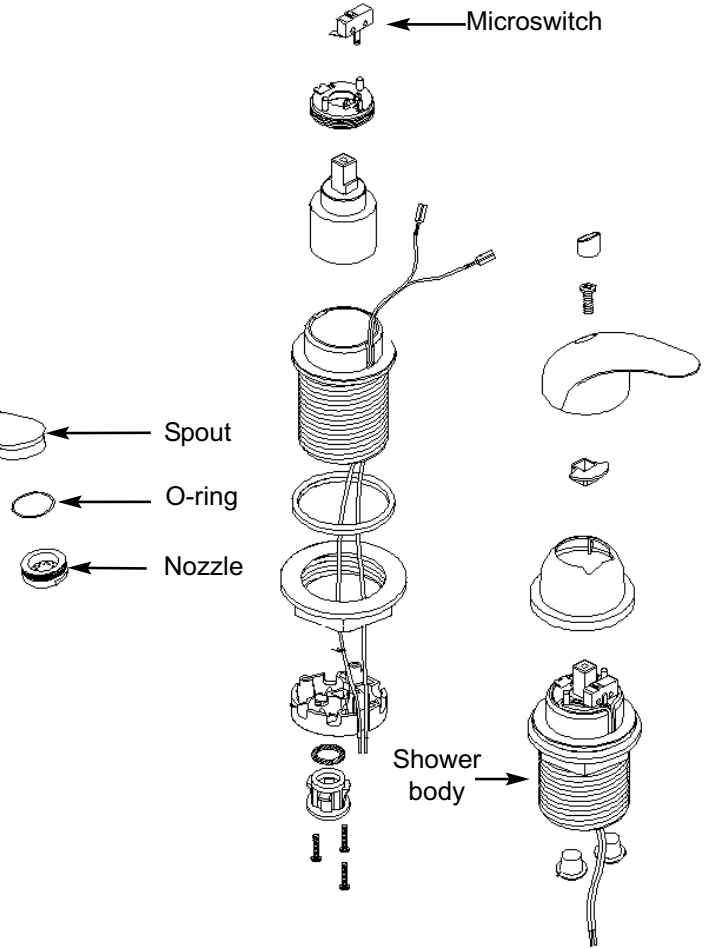

Shower

^= Obsolete

General

MT8000	Microswitch Kit (2 switches)
RT1780B	Riser Bar Chrome
MT0112	Retrofit plate for Elegance Faucets/Showers Chrome

Spouts

AK6310	Chrome
AK6330	Green
AK6350	White
AK6360	Sandstone

Adaptors

Connection to Whale Quick Connect 12 mm	No additional adaptors required (Tubing connects directly to taps 12 mm tube ports)
Connection to Whale Quick Connect 15 mm	WS1286B (Red) or WS1288B (Blue) and WU1222 (for angled arrangement)
Connection to 1/2" ID hose	WU1282B Stem adaptor 1/2" Hose - 12 mm
Connection to 3/8" ID hose	WS1280B Stem hose connector - 12 mm (3/8")