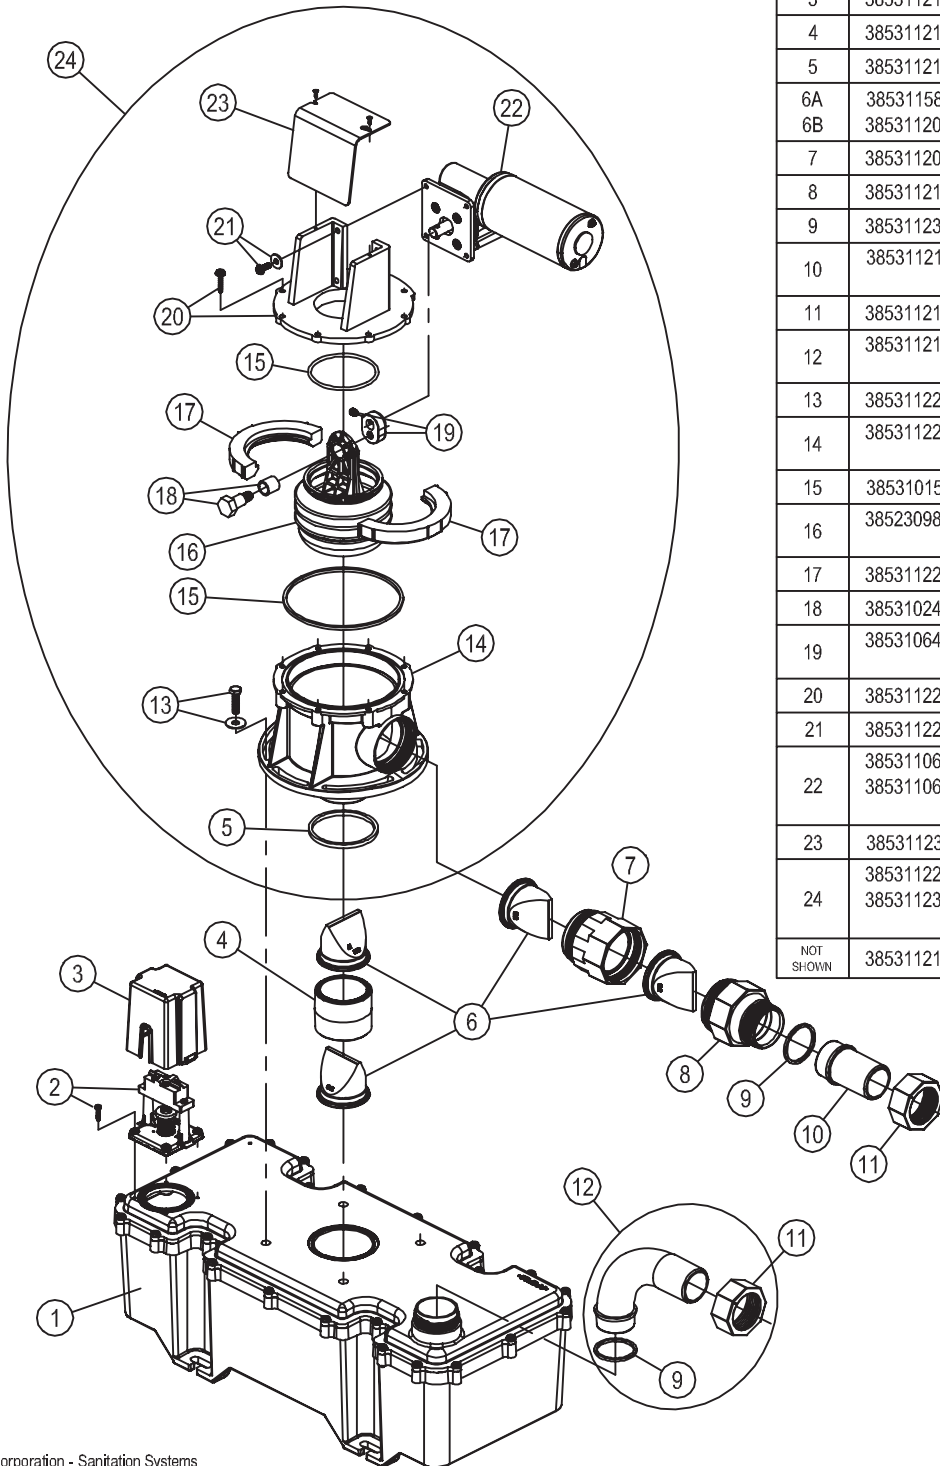

PARTS LIST: VACUUM GENERATOR 4

ITEM	PART NUMBER & DESCRIPTION
1	385311217 VG4 TANK ASSEMBLY KIT
2	385311216 VACUUM SWITCH ASSEMBLY **INCLUDES ITEM 3.
3	385311215 VACUUM SWITCH COVER
4	385311214 VG4 DISCHARGE VALVE SPACER
5	385311213 PUMP TO TANK SEAL
6A	385311581 2" CHECK VALVE REPLACEMENT (4 PER KIT)
6B	385311208 2" CHECK VALVE REPLACEMENT (2 PER KIT)
7	385311209 2" CHECK VALVE ADAPTER
8	385311210 TRANSITION FITTING 2" TO 1-1/2"
9	385311238 FITTING SEAL
10	385311211 1-1/2" VG4 STRAIGHT HOSE FITTING **INCLUDES ITEMS 9 & 11.
11	385311212 1-1/2" SWIVEL NUT
12	385311218 1-1/2" VG4 90° ELBOW HOSE FITTING **INCLUDES ITEMS 9 & 11.
13	385311220 PUMP MOUNTING HARDWARE
14	385311227 PUMP BODY REPLACEMENT KIT **INCLUDES ITEM 5.
15	385310151 PUMP O'RING REPLACEMENT KIT
16	385230980 PUMP BELLOWS ASSEMBLY KIT **INCLUDES ITEM 18
17	385311226 PUMP BELLOWS CLAMP KIT
18	385310242 PUMP BELLOWS BUSHING/BOLT KIT
19	385310644 PUMP ECCENTRIC KIT **INCLUDES ITEMS 18.
20	385311225 PUMP TOP CLOSURE REPLACEMENT
21	385311224 PUMP MOTOR MOUNTING HARDWARE
22	385311065 W-SERIES MOTOR REPLACEMENT-12V 385311066 W-SERIES MOTOR REPLACEMENT-24V **INCLUDES ITEMS 18 & 19.
23	385311231 PUMP COVER REPLACEMENT KIT
24	385311229 J-SERIES PUMP REPLACEMENT - 12V 385311230 J-SERIES PUMP REPLACEMENT - 24V **INCLUDES ITEM 5-8 & 13-23.
NOT SHOWN	385311219 TANK SEAL