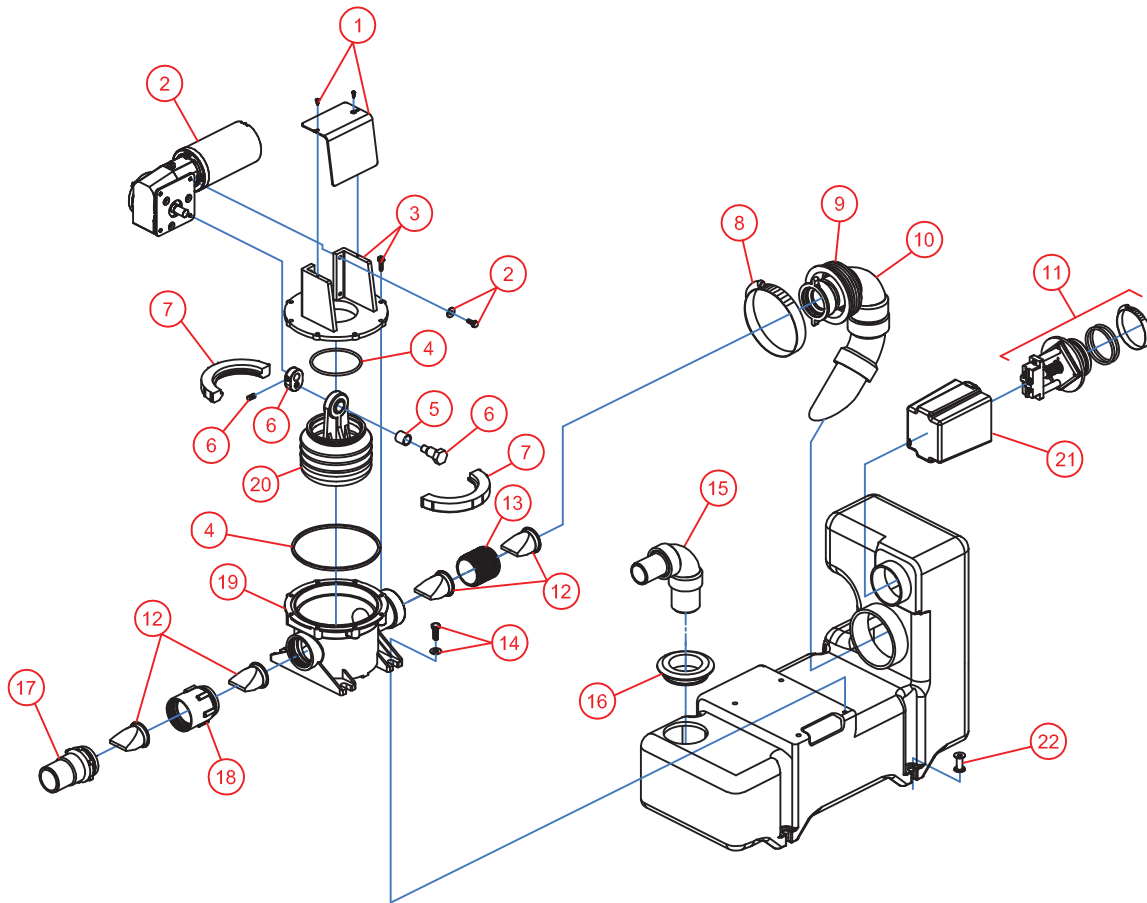

## PARTS LIST: VACUUM GENERATOR II 12 & 24vdc SERIES

ITEM	PART NUMBER & DESCRIPTION
1	385311323 - MOTOR COVER KIT **Includes Mounting Screws
2	385311065 - 12vdc REPLACEMENT MOTOR 385311066 - 12vdc REPLACEMENT MOTOR **Includes Item 6.
3	385311324 - PUMP TOP CLOSURE KIT **Includes Mounting Screws
4	385310151 - PUMP REPLACEMENT O'RING KIT
5	385310242 - PUMP ECCENTRIC BUSHING KIT
6	385310644 - PUMP ECCENTRIC KIT **Includes Item 5.
7	385311226 - Pump Bellows Clamp Kit
8	385311846 - HOSE CLAMP - 3-3/4" DIA.
9	385311837 - O'RING, 3.000" X 3.250" X .125 **Bulk Kit; 10 per package.
10	385310539 - VGII DISCHARGE FITTING **Includes Item 9.
11	385310540 - VGII VACUUM SWITCH KIT **Includes O'rings & 2" Mounting Clamp.
12	385310076 - 1-1/2" CHECK VALVE KIT **2pcs per Package.
13	385311272 - 1-1/2" CLOSE NIPPLE FITTING
14	385311163 - PUMP MOUNTING HARDWARE
15	385310635 - 1-1/2" INLET ELBOW FITTING **Includes Item 16.
16	385311111 - 1-1/2" SEALING GROMMET
17	385311315 - 1-1/2" PUMP OUTLET FITTING
18	385311316 - 1-1/2" CHECK VALVE ADAPTER FITTING
19	385311844 - PUMP BODY REPLACEMENT
20	385230980 - BELLOWS ASSEMBLY REPLACEMENT KIT **Includes Item 5 & 6..
21	385311215 - VACUUM SWITCH COVER (WHITE)
22	385311318 - TANK MOUNTING SPINDLE KIT **4pcs per Package.
Not Shown	385310774 - COMPLETE VGII PUMP KIT - 12VDC 385310775 - COMPLETE VGII PUMP KIT - 24VDC