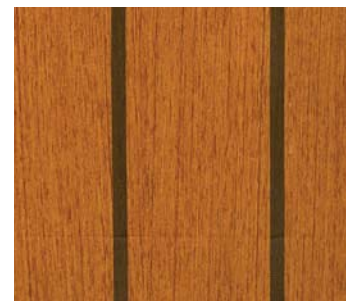

370 Teak & Holly

371 Maple & Teak

373 Mahogany & Holly

375 Teak & Ebony

377 Walnut & Holly

3473 Mahogany

3475 Solid Teak

Features (nominal):  
 Width: 6' (1.8 m)  
 Length: 60' (18.3 m)  
 Thickness: 0.080" (2.0 mm)  
 Weight: 0.7 lbs./sq ft., 250 lbs./roll