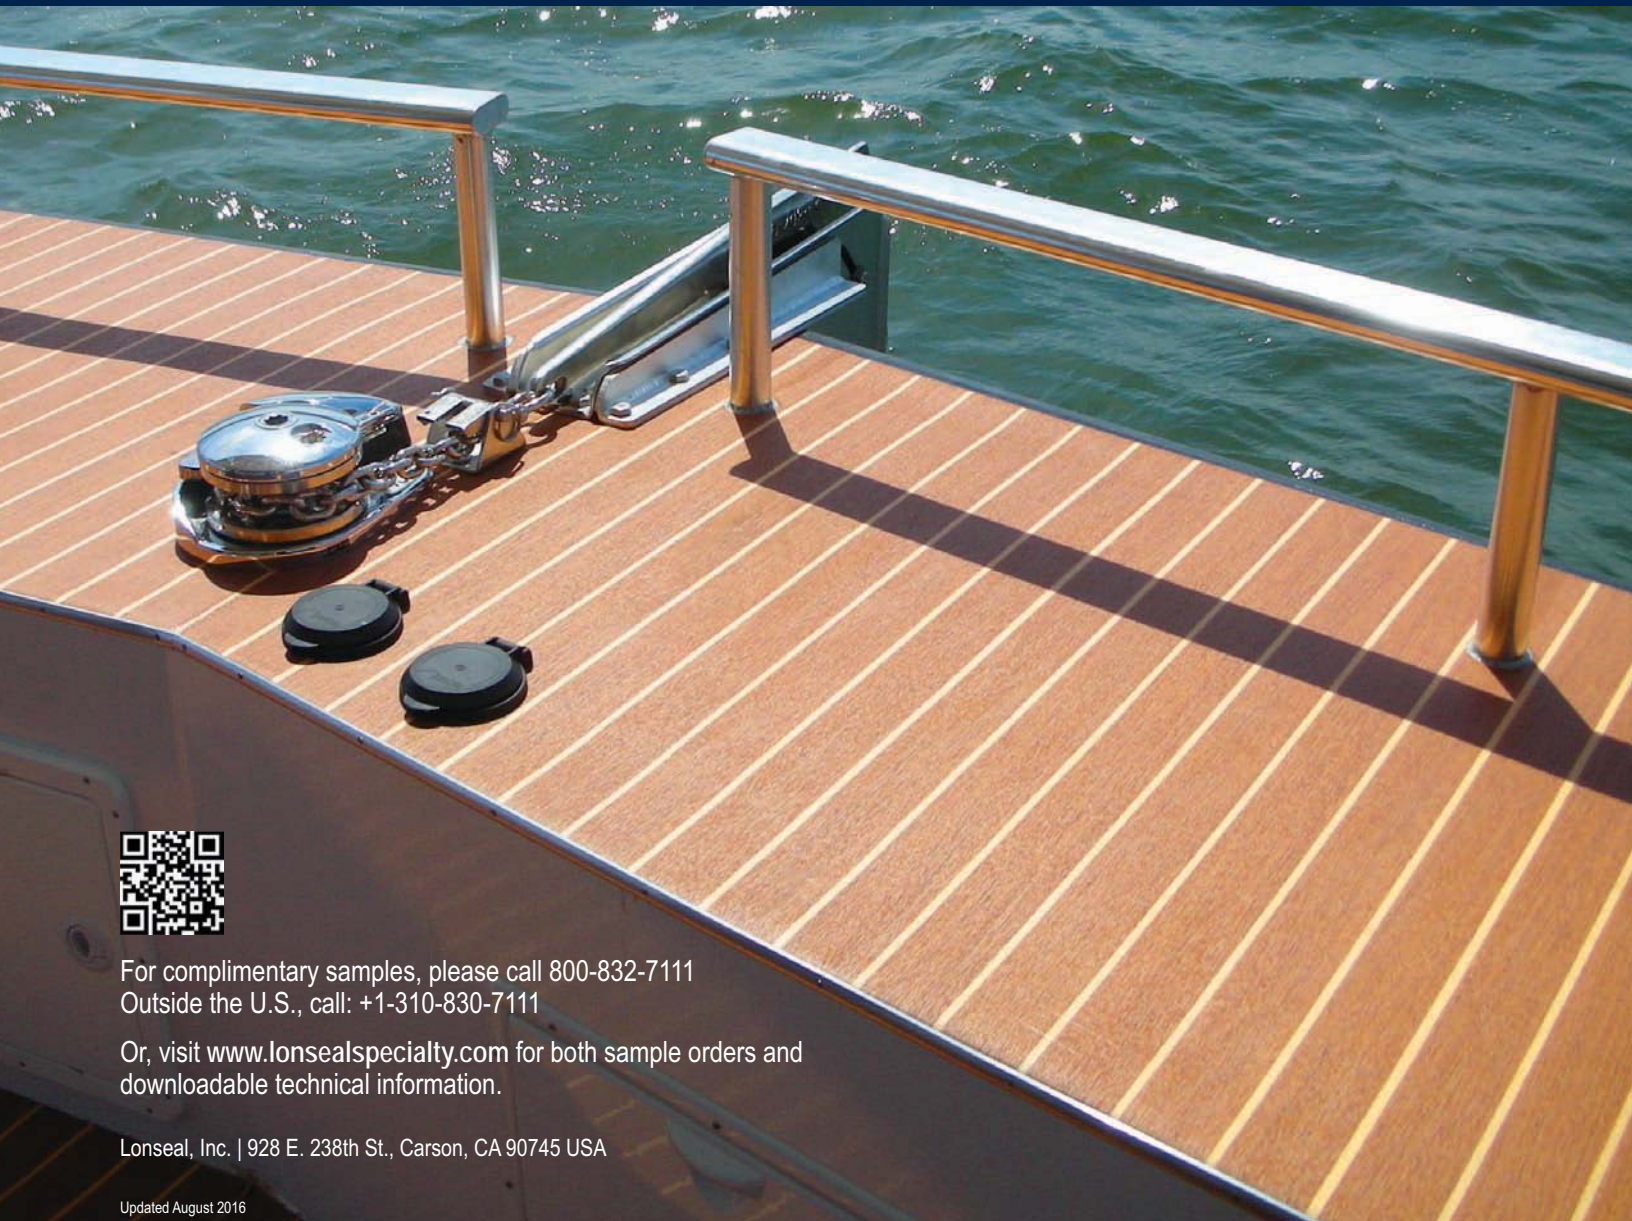

LONSEAL®

MARINE FLOORING

For complimentary samples, please call 800-832-7111
Outside the U.S., call: +1-310-830-7111

Or, visit www.lonsealspecialty.com for both sample orders and
downloadable technical information.

Lonseal, Inc. | 928 E. 238th St., Carson, CA 90745 USA

Updated August 2016