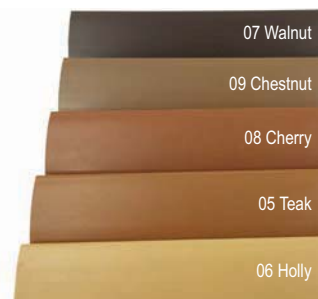

# LONMARINE WOOD

Lonseal's Lonmarine Wood resilient sheet vinyl products are among the most popular on the market today, featuring ultra-realistic graining detail and an array of inviting color offerings. From yacht cabins to kitchen galleys to deckways, Lonmarine Wood's teak, holly, mahogany and walnut combinations visually enhance any watercraft semi-exterior space while providing:

370 Teak & Holly

371 Maple & Teak

373 Mahogany & Holly

375 Teak & Ebony

377 Walnut & Holly

3473 Mahogany

3475 Solid Teak

Features (nominal):  
 Width: 6' (1.8 m)  
 Length: 60' (18.3 m)  
 Thickness: 0.080" (2.0 mm)  
 Weight: 0.7 lbs./sq ft., 250 lbs./roll

72 Teak & Holly Gloss\*

74TS Teak & Holly Topseal\*

Marine Trim

\*Not MED-approved

# LONMARINE STONE

Lonmarine Stone is Lonseal's newest offering for the marine market and offers all of the product formulation benefits as Lonmarine Wood.

The lightly dappled palette of neutral and gray tones make Lonmarine Stone a perfect fit for the interior and semi-exterior spaces of both pleasure boats and hard-working industrial craft. The stylized marbled pattern helps mask routine scuffing that can occur with heavy foot traffic, while the color offerings provide warmth and elegance.