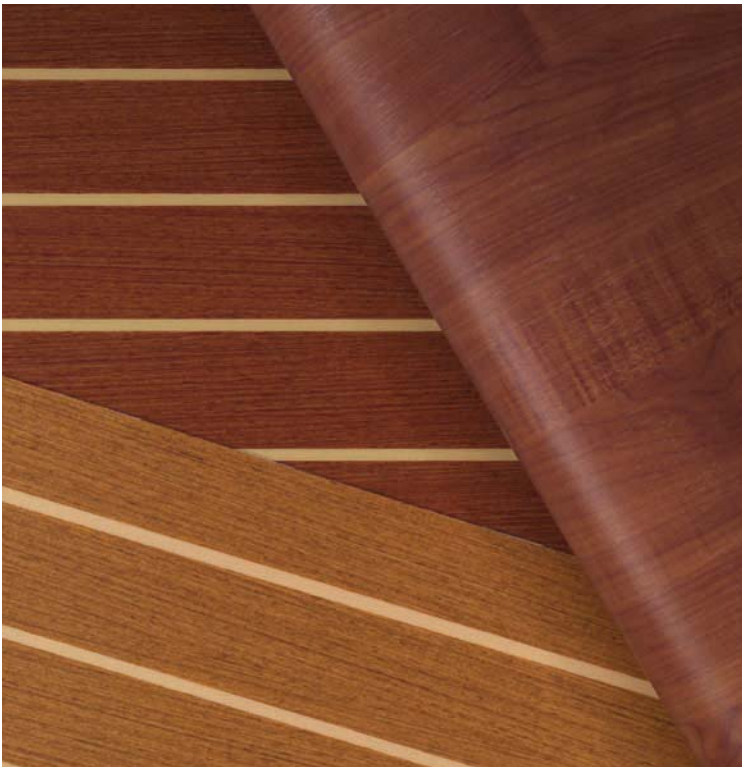

LONSEAL®

MARINE FLOORING

IMO Compliant