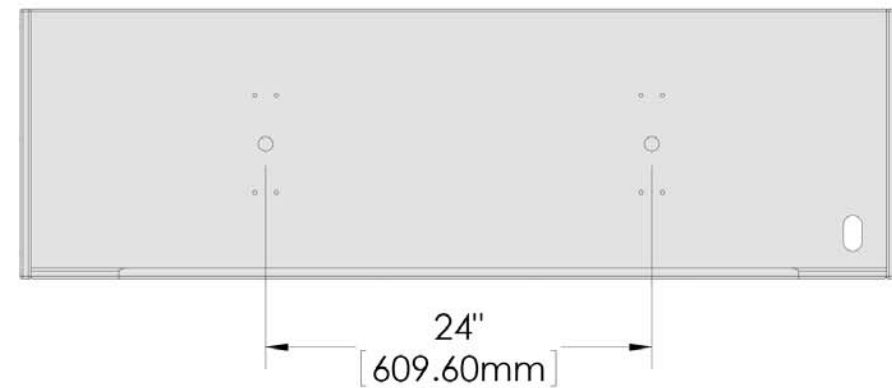

Table Weight 15.01 lbs. (6.8 kg)

TOP

FRONT

BOTTOM

SIDE