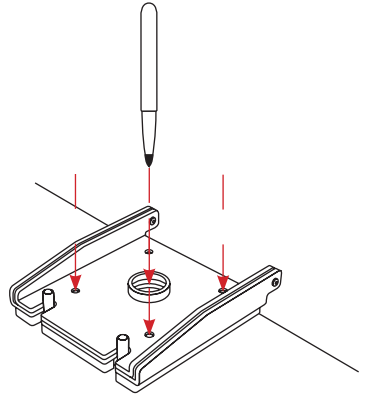

PM-H7 / PM-H8 / PM-H10

www.seaviewglobal.com

x4

x4

x4

x1

x1

5/16" = 7.94mm

1/2" = 12.7mm

3/16" 4.763mm

3M 4000 or equivalent

2" = 51mm

1**2****3****4****5****6**

7**8****9****11****10**

12

13