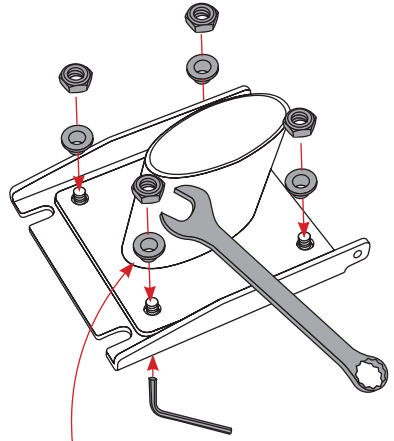

PM-H7 / PM-H8 / PM-H10

www.seaviewglobal.com

x4

x4

x4

x1

x1

5/16" = 7.94mm

1/2" = 12.7mm

3/16" 4.763mm

3M 4000 or equivalent

2" = 51mm

1**2****3****4****5****6**

7**8****9****11****10**

12

13