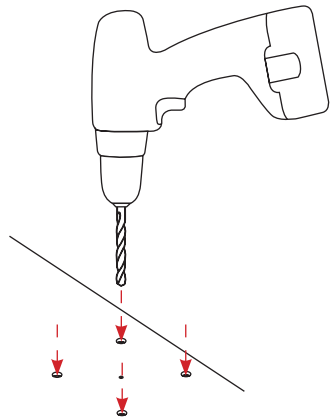

PM-H7 / PM-H8 / PM-H10

www.seaviewglobal.com

x4

x4

x4

x1

x1

5/16" = 7.94mm

1/2" = 12.7mm

3/16" 4.763mm

3M 4000 or equivalent

2" = 51mm

1**2****3****4****5****6**

7**8****9****11****10**

12

13