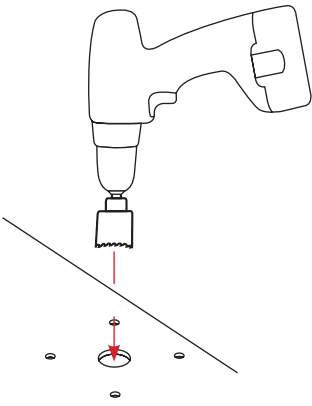

PM-H7 / PM-H8 / PM-H10

www.seaviewglobal.com

x4

x4

x4

x1

x1

5/16" = 7.94mm

1/2" = 12.7mm

3/16" 4.763mm

3M 4000 or equivalent

2" = 51mm

1**2****3****4****5****6**

7**8****9****11****10**

12

13