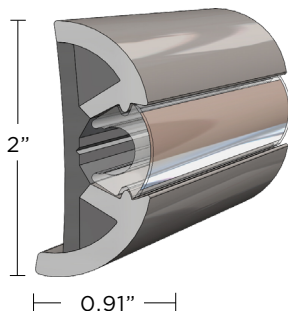

SUPROFLEX RUB RAIL

IDEAL
FOR BOATS
UP TO 65'

WEB
PAGE

LIMITED
5
YEAR
WARRANTY

SuproFlex is lightweight, ultra-flexible Rub Rail that saves you time and money while providing a seamless precision fit. The innovative SuproFlex series is co-extruded vinyl that provides two levels of hardness - ensuring enhanced protection from impact. SuproFlex Rub Rail requires minimal heating - reducing installation time and manpower. Additionally, SuproFlex Rub Rail requires no pre-forming and easily molds to most hull shapes. This new rub rail is available in a variety of sizes and colors, and pairs with TACO's patented Flex Chrome Insert. SuproFlex is also available as a convenient kit, which includes the Rub Rail, Insert, stainless steel hardware and stainless steel End Caps.

- Tight-radius bending can be made with minimal heating
- Easy handling making these rub rails a good choice for do-it-yourself boaters
- Accepts flex chrome insert V12-0307CP, V12-9980CP and V12-0307GRD
- Kit includes SuproFlex Rub Rail, Flex Chrome Insert, stainless-steel end caps and stainless-steel mounting screws

V11-9990

V11-9970

SUPROFLEX KITS