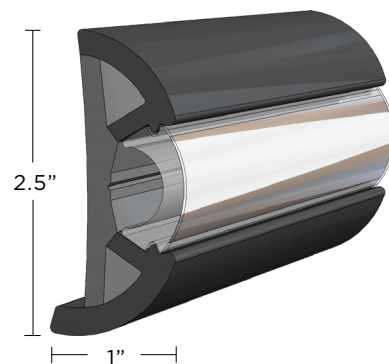

V11-9970

SUPROFLEX KITS

PART NUMBER	DESCRIPTION	COLOR	LENGTH	INSERT	UPC
V11-9960BBK60-2	SuproFlex, small, 1.6" X .78"	Black	60'	V12-0307CP	6310040900003
V11-9960WCM60-2	SuproFlex, small, 1.6" X .78"	Frosty White	60'	V12-0307CP	6310050900019
V11-9990BBK60-2	SuproFlex, medium, 2" x 0.91"	Black	60'	V12-0307CP	6310110900072
V11-9990WCM60-2	SuproFlex, medium, 2" x 0.91"	Frosty White	60'	V12-0307CP	6310100900066
V11-9990BBK80-2	SuproFlex, medium, 2" x 0.91"	Black	80'	V12-0307CP	6310060900025
V11-9990WCM80-2	SuproFlex, medium, 2" x 0.91"	Frosty White	80'	V12-0307CP	6310070900031
V11-9990GRD80-2	SuproFlex, medium, 2" x 0.91"	Gray	80'	V12-0307GRD	6310500900460

SUPROFLEX V11-9970

PART NUMBER	DESCRIPTION	COLOR/FINISH	LENGTH	INSERT	UPC
V11-9970BKA100-1	SuproFlex, large, 2.5" x 1"	Black	100'	V12-9980CP*	6310080900047
V12-9980CP100-1	Flex Chrome Insert	Clear	100'	-	6310090900053
F16-0276	Stainless Steel End Cap (for V11-9970)	Polished	-	-	6310150900115