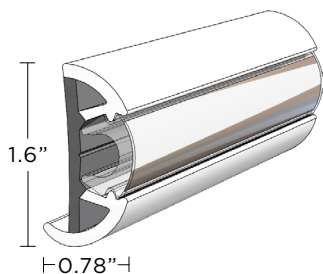

## SUPROFLEX RUB RAIL

IDEAL  
FOR BOATS  
UP TO 65'

WEB  
PAGE

LIMITED  
5  
YEAR  
WARRANTY

SuproFlex is lightweight, ultra-flexible Rub Rail that saves you time and money while providing a seamless precision fit. The innovative SuproFlex series is co-extruded vinyl that provides two levels of hardness - ensuring enhanced protection from impact. SuproFlex Rub Rail requires minimal heating - reducing installation time and manpower. Additionally, SuproFlex Rub Rail requires no pre-forming and easily molds to most hull shapes. This new rub rail is available in a variety of sizes and colors, and pairs with TACO's patented Flex Chrome Insert. SuproFlex is also available as a convenient kit, which includes the Rub Rail, Insert, stainless steel hardware and stainless steel End Caps.

- Tight-radius bending can be made with minimal heating
- Easy handling making these rub rails a good choice for do-it-yourself boaters
- Accepts flex chrome insert V12-0307CP, V12-9980CP and V12-0307GRD
- Kit includes SuproFlex Rub Rail, Flex Chrome Insert, stainless-steel end caps and stainless-steel mounting screws

### SUPROFLEX V11-9970

PART NUMBER	DESCRIPTION	COLOR/FINISH	LENGTH	INSERT	UPC
V11-9970BKA100-1	SuproFlex, large, 2.5" x 1"	Black	100'	V12-9980CP*	6310080900047
V12-9980CP100-1	Flex Chrome Insert	Clear	100'	-	6310090900053
F16-0276	Stainless Steel End Cap (for V11-9970)	Polished	-	-	6310150900115