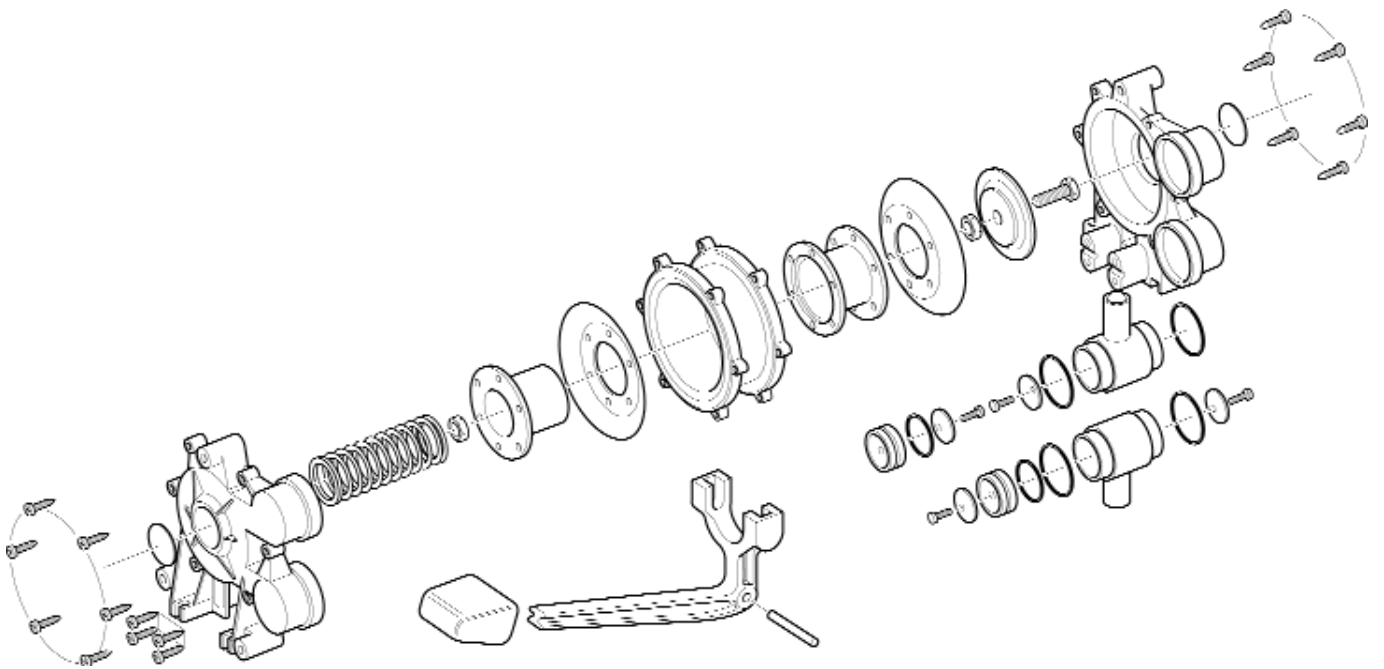

Operation

1. Read carefully before installation and use.
2. Pump up and down with your foot; vigorously for full

Munster Simms Engineering Ltd.

Old Belfast Road, Bangor, N. Ireland BT19 1LT Tel: +44 (0)28 9127 0531 Fax: +44 (0)28 9146 6421