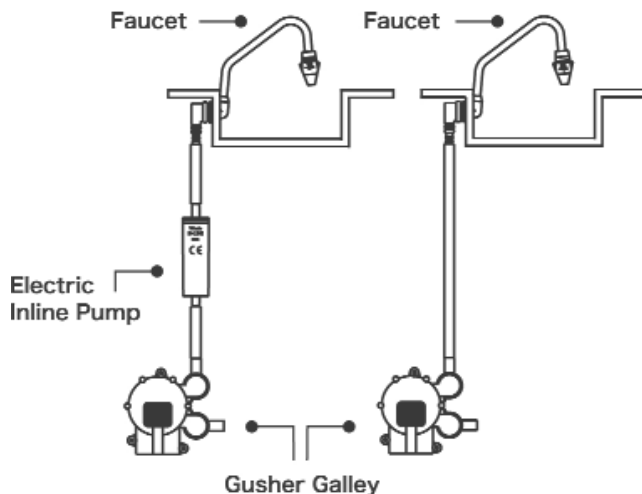

Installation

Choose an installation where the pump can be operated comfortably.

Operation

1. Read carefully before installation and use.
2. Pump up and down with your foot; vigorously for full